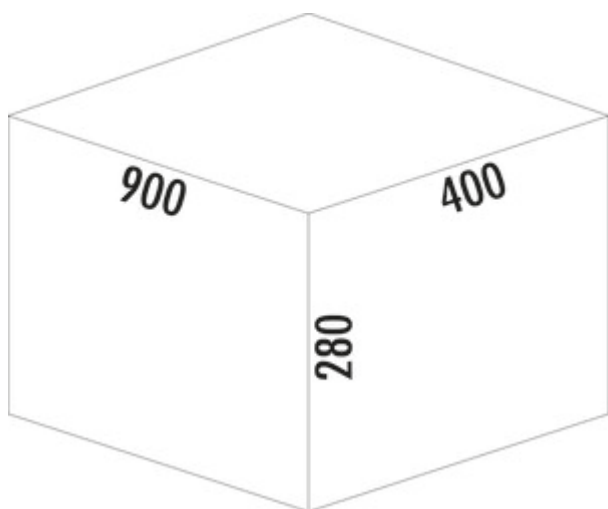

Cox Stand-UP[®] 280 S/900-4

Product number: 8013398

Configuration: with bio lid, anthracite, H 280 mm

Configuration options

8013397 | without bio lid, anthracite, H 280 mm

8013398 | with bio lid, anthracite, H 280 mm

- ✓ Existing pull-outs
- ✓ 46 l
- ✓ Number of containers: 4

For mounting on existing pull-outs with a nominal depth of 450 mm and 500 mm.

- maximum frame height (dimension from the bottom of the drawer to the top edge of the frame) 175 mm
- minimum installation depth (internal dimension of the drawer) 400 mm
- waste volume 46 (2 x 16/ 2 x 7) litres
- total height 280 mm
- installation height without complete lid 270 mm
- complete lid can be mounted behind the upper front to save space
- bucket height 256 mm

[more infos...](#)

Technical data

Article type	Waste collection system	Total volume	46 l
Width	900 mm	Volume/content container 1	16 l
Mounting/Fixing	on existing pull-outs	Volume/content container 2	16 l
Further	maximum frame height (dimension from the bottom of the drawer to the top edge of the frame) 175 mm	Volume/content container 3	7 l
Installation_height_list	without complete lid 270 mm	Volume/content container 4	7 l
Cabinet width	900 mm	Colour guide	anthracite
Shape	angular	Colour container lid	anthracite/green
Frame colour	anthracite	Design	Existing pull-outs
Material container	plastic	Volume/Content container	16/16/7/7
Colour total cover	anthracite	Organic lid	Yes
Cover	Yes	Guide rail depth	450 - 500 mm
Lid type(s)	Complete lid	Bucket height	256 mm
Number of containers	4		