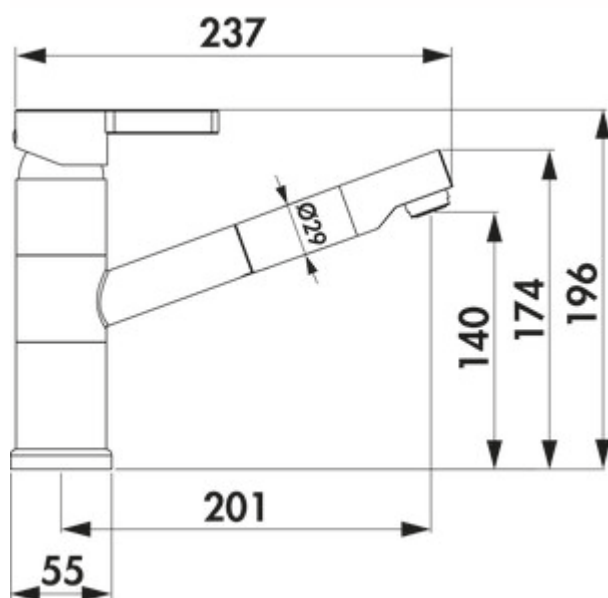

Wasserwerk Lastra 2

Product number: 5021311

Configuration: chrome, high pressure

Configuration options

5021311 | chrome, high pressure

5021312 | stainless steel coloured, high pressure

- ✓ Sink faucet
- ✓ high pressure
- ✓ Swivelling

Single lever faucet. With swivelling/pullout outlet, ceramic cartridge and scald protection.

- swivel range 90°
- drill Ø 35 mm
- corresponds to the German and European drinking water regulation/directive

BELGAQUA

[more infos...](#)

Technical data

Article type	Sink faucet	Swivel range outlet	90°
Brand	Wasserwerk	Factory customer service	Factory customer service in Germany, Austria and the Netherlands
Number of handles	1	Type of fitting	Single lever faucet
Total installation height	196 mm	Operating pressure	high pressure
Outreach	201 mm	Width	55 mm
Outlet	Swivelling Extractable	Material	brass
Discharge height	140 mm	Number of tap holes	1
Operating mode	Lever	Hoses preassembled	Yes
Drilling diameter	35 mm	Temperature limiter/scald protection	Yes
Handle position	top	Spring-guided hose shower	No
Manufacturer's warranty	10 years manufacturer's warranty (except on wearing parts) 15-year after-sales guarantee on spare parts	Aerated aerator	Yes
Cartridge with ceramic sealing discs	Yes	Flow rate at 3 bar (cold)	7,1 l/min