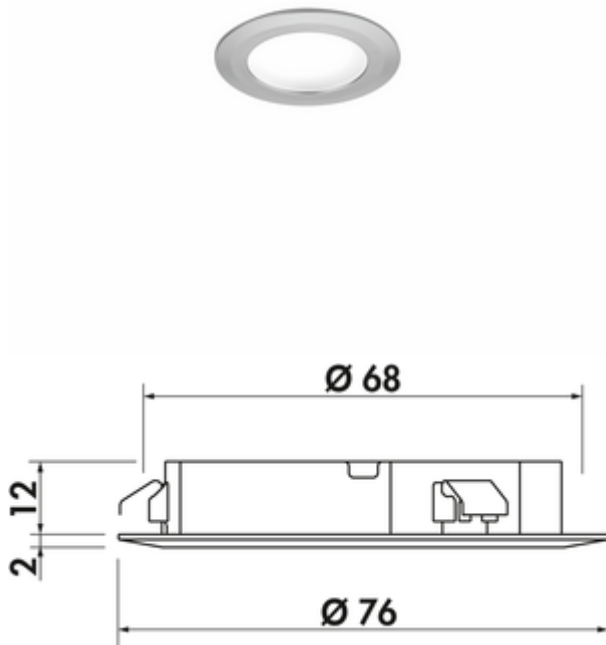

Need LED

Product number: 7063276

Configuration: single lamp without switch, stainless steel coloured

Configuration options

7063276 | single lamp without switch, stainless steel coloured

- ✓ Built-in lamp
- ✓ 4300 K neutral white
- ✓ 3 watts

Built-in lamp. Aluminium body, illumination without visible LED points.

Individual lamp without switch

— 3 watts, 12 V, 4300 K neutral white

— 130 lumen/watt

— 2000 mm supply line, can easily be separated from the lamp body

— drill Ø 68 mm, installation depth 12 mm

This product contains a light source of energy efficiency class G.

[more infos...](#)

Technical data

Article type	Luminaire	Outer diameter	76 mm
Height	2 mm	Installation depth	12 mm
Drilling diameter	68 mm	Illuminant included	Yes
Energy efficiency class	G	Housing colour	stainless-steel coloured
Transformer / converter required	Yes, must be ordered separately	Colour temperature	4300 K neutral white
Protection class	III	Illuminant type	LED
Mounting/Fixing	installation	Replaceable illuminant	No
Material housing	aluminium	Light yield	130 lumen/watt
Certification	CE F-sign	Homogeneous light field without visible LED points	Yes
Switch	No	Design	Built-in lamp
Shape	round	Illuminant power	3 watts
Length of the supply line (primary)	2.000 mm		