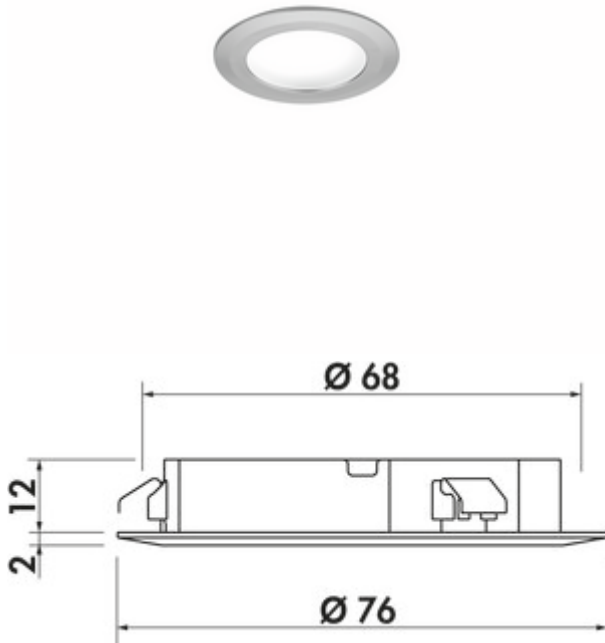

Need LED

Product number: 7063276

Configuration: single lamp without switch, stainless steel coloured

Configuration options

7063276 | single lamp without switch, stainless steel coloured

- ✓ Built-in lamp
- ✓ 4300 K neutral white
- ✓ 3 watts

Built-in lamp. Aluminium body, illumination without visible LED points.

Individual lamp without switch

— 3 watts, 12 V, 4300 K neutral white

— 130 lumen/watt

— 2000 mm supply line, can easily be separated from the lamp body

— drill Ø 68 mm, installation depth 12 mm

This product contains a light source of energy efficiency class G.

[more infos...](#)

Technical data

| | | | |
|-------------------------------------|---------------------------------|--|--------------------------|
| Article type | Luminaire | Outer diameter | 76 mm |
| Drilling diameter | 68 mm | Installation depth | 12 mm |
| Energy efficiency class | G | Illuminant included | Yes |
| Transformer / converter required | Yes, must be ordered separately | Housing colour | stainless-steel coloured |
| Protection class | III | Colour temperature | 4300 K neutral white |
| Mounting/Fixing | installation | Illuminant type | LED |
| Material housing | aluminium | Replaceable illuminant | No |
| Certification | CE F-sign | Light yield | 130 lumen/watt |
| Switch | No | Homogeneous light field without visible LED points | Yes |
| Shape | round | Design | Built-in lamp |
| Length of the supply line (primary) | 2.000 mm | Illuminant power | 3 watts |