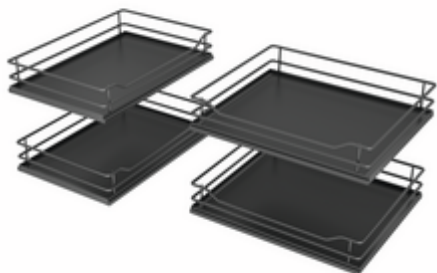

## VS COR Fold Premea basket set

Product number: 8037140

Configuration: 800 mm cabinet, anthracite

### Configuration options

8037077 | 800 mm cabinet, silver

8037078 | 900 mm cabinet, silver

8037140 | 800 mm cabinet, anthracite

8037141 | 900 mm cabinet, anthracite

- ✓ Storage element
- ✓ Cabinet width: 800 mm
- ✓ Storage elements can be swivelled in and out independently

Storage elements for VS COR Fold frame.

— for 800 mm and 900 mm cabinet widths

— dimensions front baskets 84 x 450 x 230/305 mm (H x W x D)

— dimensions back baskets 84 x 330/430 x 370 mm (H x W x D)

— load capacity front baskets max. 8 kg per basket

— load capacity back baskets max. 9.5 kg per basket

— rail silver, shelf grey, thickness 8 mm

— rail anthracite, shelf anthracite, thickness 8 mm

Set consisting of:

— 2 front baskets

— 2 back baskets

[more infos...](#)