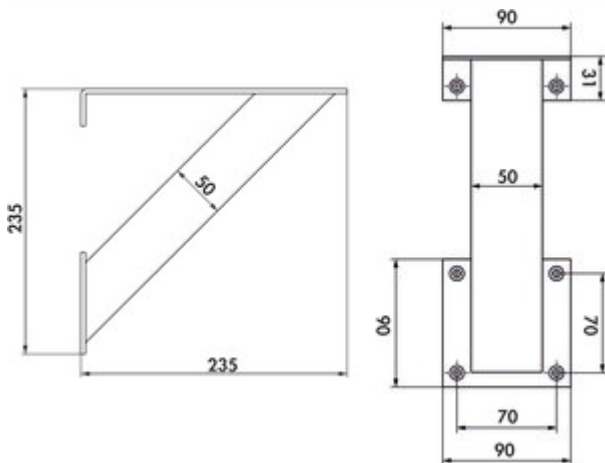

## Kreta 3 slanted

Product number: 3021193

Configuration: black matt, H 235 mm

### Configuration options

3021190 | stainless steel coloured, H 235 mm

3021193 | black matt, H 235 mm

✓ Console

✓ Material: aluminium

✓ angular

Console. With mounting plat.

— slanted

— aluminium profile 50 x 50 mm, milled

— max. load per pair approx. 60 kg given even distribution, max. spacing of the consoles of 900 mm and max. projection of the plates of 250 mm

[more infos...](#)

### Technical data

Article type	Console	Shape	angular
Warranty	2-year Naber warranty (except for wear parts); the general warranty conditions of Naber GmbH apply.	With mounting plate	Yes
Width	50 mm	Carrying capacity	max. load per pair approx. 60 kg given even distribution, max. spacing of the consoles of 900 mm and max. projection of the plates of 250 mm
Material	aluminium	Support element version	slanted
Surface/coating	polished		