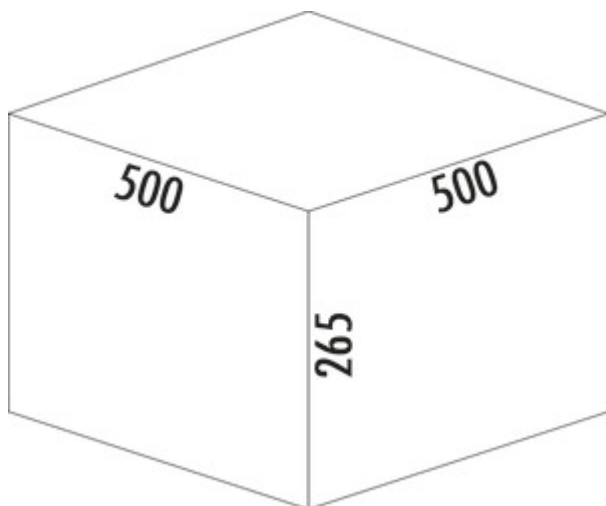

WESCO® Pullboy Versa® 265 S/500-3

Product number: 8011713

Configuration: anthracite, H 265 mm

Configuration options

8011713 | anthracite, H 265 mm

- ✓ Existing pull-outs
- ✓ 29 l
- ✓ Number of containers: 3

For mounting on existing pull-outs with a nominal depth of 500 mm.

- minimum installation depth (internal drawer dimensions) 500 mm
- waste volume 29 (2 x 7/ 1 x 15) litres
- incl. single lid
- total height 265 mm
- optional complete lid can be fitted behind the top front to save space
- base tray 462 x 500 mm (W x D), cuttable up to 307 x 462 mm (W x D)

[more infos...](#)

Technical data

Article type	Waste collection system	Material container	plastic
Brand	WESCO®	Cover	Yes
Width	500 mm	Lid type(s)	Closing-lid
Mounting/Fixing	on existing pull-outs	Number of containers	3
Note	optional complete lid can be fitted behind the upper front to save space	Total volume	29 l
Further	base tray 462 x 500 mm (W x D) - can be cut to size	Volume/content container 1	7 l
Installation_height_list	265 mm	Volume/content container 2	7 l
Cabinet width	500 mm	Volume/content container 3	15 l
Shape	angular	Design	Existing pull-outs
Installation depth	500 mm	Volume/Content container	7/7/15
Material lid	plastic	Single bucket can be removed	Yes