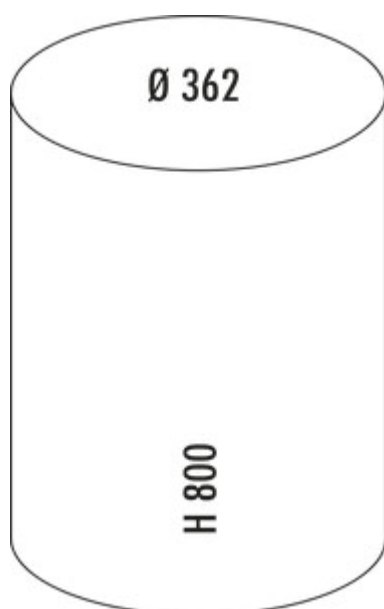

WESCO® Big Baseboy 30

Product number: 8011525

Configuration: black matt

Configuration options

8011519 | white
 8011520 | red
 8011521 | nickel silver
 8011522 | graphite
 8011523 | almond
 8011524 | black
 8011525 | black matt
 8011526 | white matt
 8011527 | graphite matt
 8011528 | sand matt

- ✓ Free-standing containers
- ✓ footstep mechanism
- ✓ 30 l
 - waste capacity 30 litres
 - powder-coated sheet steel body and lid
 - metal insert
 - metal foot pedal with rubber tread surface
 - plastic base ring

[more infos...](#)

Technical data

Article type	Free-standing container	Opening technology	footstep mechanism
Brand	WESCO®	Total volume	30 l
Width	362 mm	Volume/content container 1	30 l
Material	powder coated steel sheet	Design	Free-standing containers
Dishwasher safe	Not dishwasher-safe	Waste bin dimensions (Wesco.de)	800 x 362
Shape	round	Old Wesco order no.	134731-73
Height insert	625 mm	Volume/Content container	30
Wide use	244 mm	Locking mechanism	With damper
Material insert	metal	Footstep material	Metal with rubber tread
Cover	Yes	Material Boden	with plastic edge
Lid type(s)	Closing-lid		