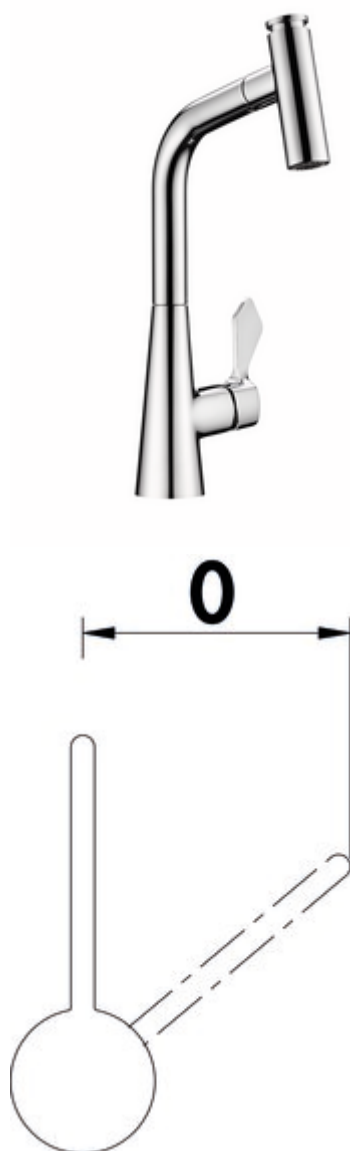

LINEA Umore 2

Product number: 5011340

Configuration: chrome, high pressure

Configuration options

5011340 | chrome, high pressure

5011341 | black matt, high pressure

5011342 | stainless steel finish, high pressure

- ✓ Sink faucet
- ✓ high pressure

Single lever mixer. With swivelling/pull-out hose with shower head (can be switched to stream or shower), side lever and ceramic cartridge.

- swivel range 360°
- drill Ø 35 mm

[more infos...](#)

Technical data

Article type	Sink faucet	Operating pressure	high pressure
Brand	LINEA	Width	213 mm
Number of handles	1	Material	brass
Total installation height	372 mm	Worktop thickness	40 mm
Outreach	172 mm	Swivel range handle	0 °
Discharge height	260 mm	Number of tap holes	1
Operating mode	Lever	Cartridge size	35 mm
Drilling diameter	35 mm	Convertible jet/shower	Yes
Handle position	side lever	Type of hose shower	with swivelling/pull-out hose with shower head (can be switched to stream or shower)
Cartridge with ceramic sealing discs	Yes	Connection type	G 3/8" F
Swivel range outlet	360°	Connection size	DN 15
Beam type	Shower jet Comfort beam	Connection hoses	450 mm
Type of fitting	Single lever faucet		