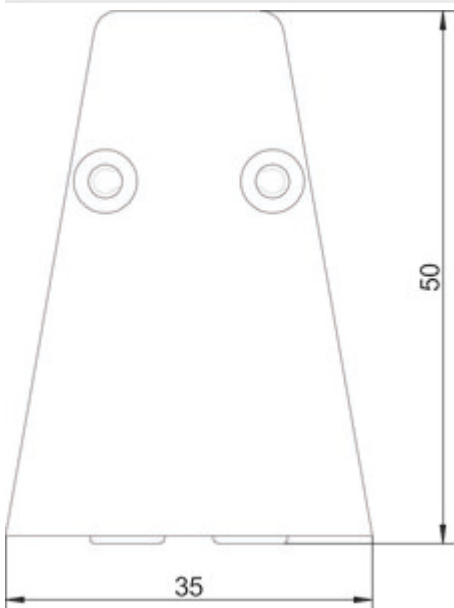

### transFORM profile

Product number: 8041214  
 Configuration: L 900 mm

#### Configuration options

- 8041214 | L 900 mm
- 8041215 | L 1200 mm
- 8041216 | L 1500 mm
- 8041245 | L 1800 mm
- 8041246 | L 2400 mm

- ✓ Rail system
- ✓ Material: aluminium
- ✓ angular

Black matt, powder-coated.

Set consisting of:

— basic profile and cover profile (end caps and screws included)

[more infos...](#)

#### Technical data

Article type	Rail system	Surface/coating	powder coated
Width	900 mm	Shape	angular
Material	aluminium	Illuminant included	No
Mounting/Fixing	Wall mounting screwable	Lighting	No
Note	With bolted connection.		