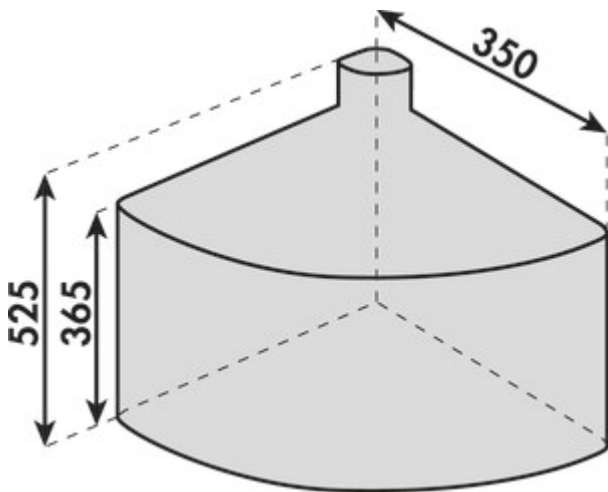

## Cabbi® junior 1

Product number: 8013200  
Configuration: anthracite

**Configuration options**  
8013200 | anthracite

- ✓ For swivel technology
- ✓ swivel technology
- ✓ 18 l
- waste capacity 18 liters
- technology: swivel technology
- fitting: cabinet bottom/-wall

### Technical data

Article type	Waste collection system	Opening technology	swivel technology
Mounting/Fixing	cabinet bottom cabinet wall	Total volume	18 l
Cabinet width	400 mm	Volume/content container 1	18 l
Shape	angular	Design	For swivel technology
Number of containers	1	Volume/Content container	18