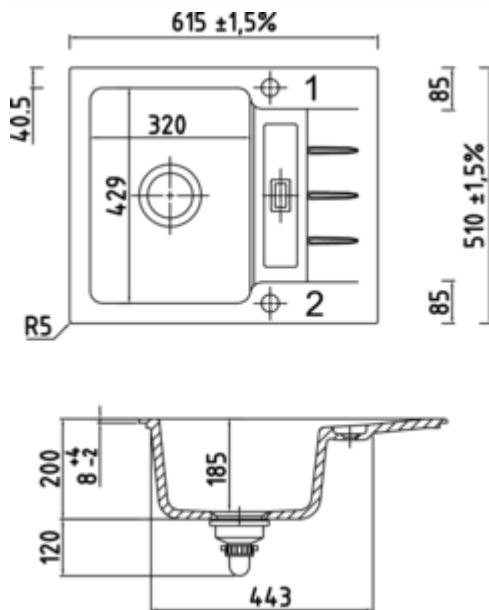

LineUP 2E

Product number: 1091044

Configuration: lava

Configuration options

- 1091041 | white glossy
- 1091042 | slate
- 1091043 | nero
- 1091044 | lava
- 1091045 | white matt

- ✓ Built-in sink
- ✓ ceramic
- ✓ Eccentric set, chrome-plated

Built-in sink. Ceramic, single bowl with small draining surface, reversible, 3½" basket strainer valve flush with premium rotational excenter fitting, chromed, drill hole 1 + 2 drilled through.

— suitable for worktop thicknesses from 30 mm

— cut-out approx. 585 x 480 mm, R 5 mm

Design by Hans Winkler Design, Grafenau.

[more infos...](#)

Technical data

Article type	Sink	Height main sink	185 mm
Height	320 mm	Depth main sink	429 mm
Width	615 mm	Flushing radius (R)	5
Material	ceramic	Material thickness worktop minimum	30 mm
Designer	Design by Hans Winkler Design, Grafenau.	Number of tap holes	1
Cabinet width	500 mm	Armature bench	Yes
Cut-out dimension	approx. 585 x 480 mm, R 5 mm	Number of holes	2
Excenter fitting	Eccentric set, chrome-plated	Arrangement sinks	Reversible
Valve type	3½" basket strainer valve flush	Number of sinks	1 main sink
Overflow	Overflow in the drainer	Number of overflow points	1
Installation variant	Built-in sink	Draining board	With ribbed draining surface
Main sink width	320 mm	Garnish actuation	Chrome-plated rotary eccentric

Dimensional sketch (PDF)

Installation dimensions (PDF)

Kundenzeichnung		Maße in mm Dimensions in millimeters	Weitergabe und Vervielfältigung, sowie Voreverfertigung und Mitteilung dieser Zeichnung ist nicht gestattet, soweit nicht ausdrücklich erlaubt. Alle Rechte vorbehalten!		Maßstab Scale 1:1	Menge Quantity 1
-	-	-	-	Datum Date 02.03.21	Rohstoff/Raw material Einbaumaße	
				Name Name CM	Benennung/Designation Einbauspüle LineUP 2E	
				Sachnummer/Part-No. 1091041 - 1091045		
Ausg. Issus	Anderung Modification	Datum Date	Name Name			