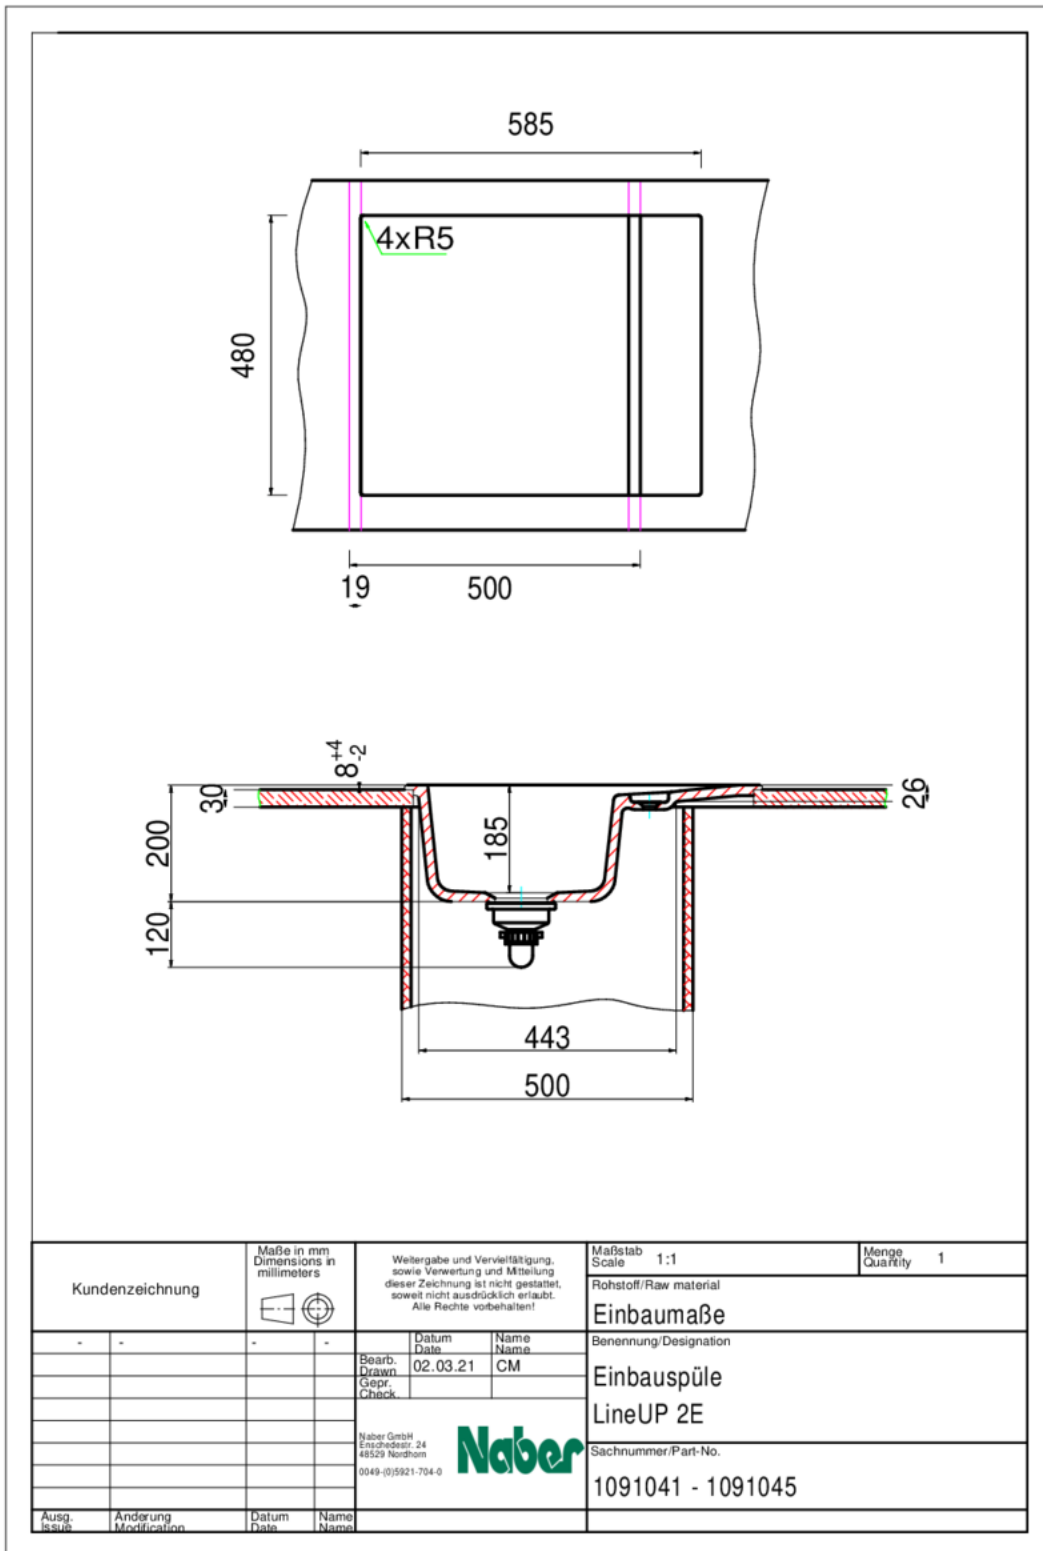

LineUP 2E

Product number: 1091044

Configuration: lava

Configuration options

- 1091041 | white glossy
- 1091042 | slate
- 1091043 | nero
- 1091044 | lava
- 1091045 | white matt

- ✓ Built-in sink
- ✓ ceramic
- ✓ Eccentric set, chrome-plated

Built-in sink. Ceramic, single bowl with small draining surface, reversible, 3½" basket strainer valve flush with premium rotational excenter fitting, chromed, drill hole 1 + 2 drilled through.

— suitable for worktop thicknesses from 30 mm

— cut-out approx. 585 x 480 mm, R 5 mm

Design by Hans Winkler Design, Grafenau.

[more infos...](#)

Technical data

Article type	Sink	Height main sink	185 mm
Height	320 mm	Depth main sink	429 mm
Width	615 mm	Flushing radius (R)	5
Material	ceramic	Material thickness worktop minimum	30 mm
Designer	Design by Hans Winkler Design, Grafenau.	Number of tap holes	1
Cabinet width	500 mm	Armature bench	Yes
Cut-out dimension	approx. 585 x 480 mm, R 5 mm	Number of holes	2
Excenter fitting	Eccentric set, chrome-plated	Arrangement sinks	Reversible
Valve type	3½" basket strainer valve flush	Number of sinks	1 main sink
Overflow	Overflow in the drainer	Number of overflow points	1
Installation variant	Built-in sink	Draining board	With ribbed draining surface
Main sink width	320 mm	Garnish actuation	Chrome-plated rotary eccentric

Dimensional sketch (PDF)

Installation dimensions (PDF)

Kundenzeichnung		Maße in mm Dimensions in millimeters	Weitergabe und Vervielfältigung, sowie Voreverfertigung und Mitteilung dieser Zeichnung ist nicht gestattet, soweit nicht ausdrücklich erlaubt. Alle Rechte vorbehalten!		Maßstab Scale 1:1	Menge Quantity 1
-	-	-	-	Datum Date 02.03.21	Rohstoff/Raw material Einbaumaße	
				Name Name CM	Benennung/Designation Einbauspüle LineUP 2E	
				Sachnummer/Part-No. 1091041 - 1091045		
Ausg. Issus	Anderung Modification	Datum Date	Name Name			