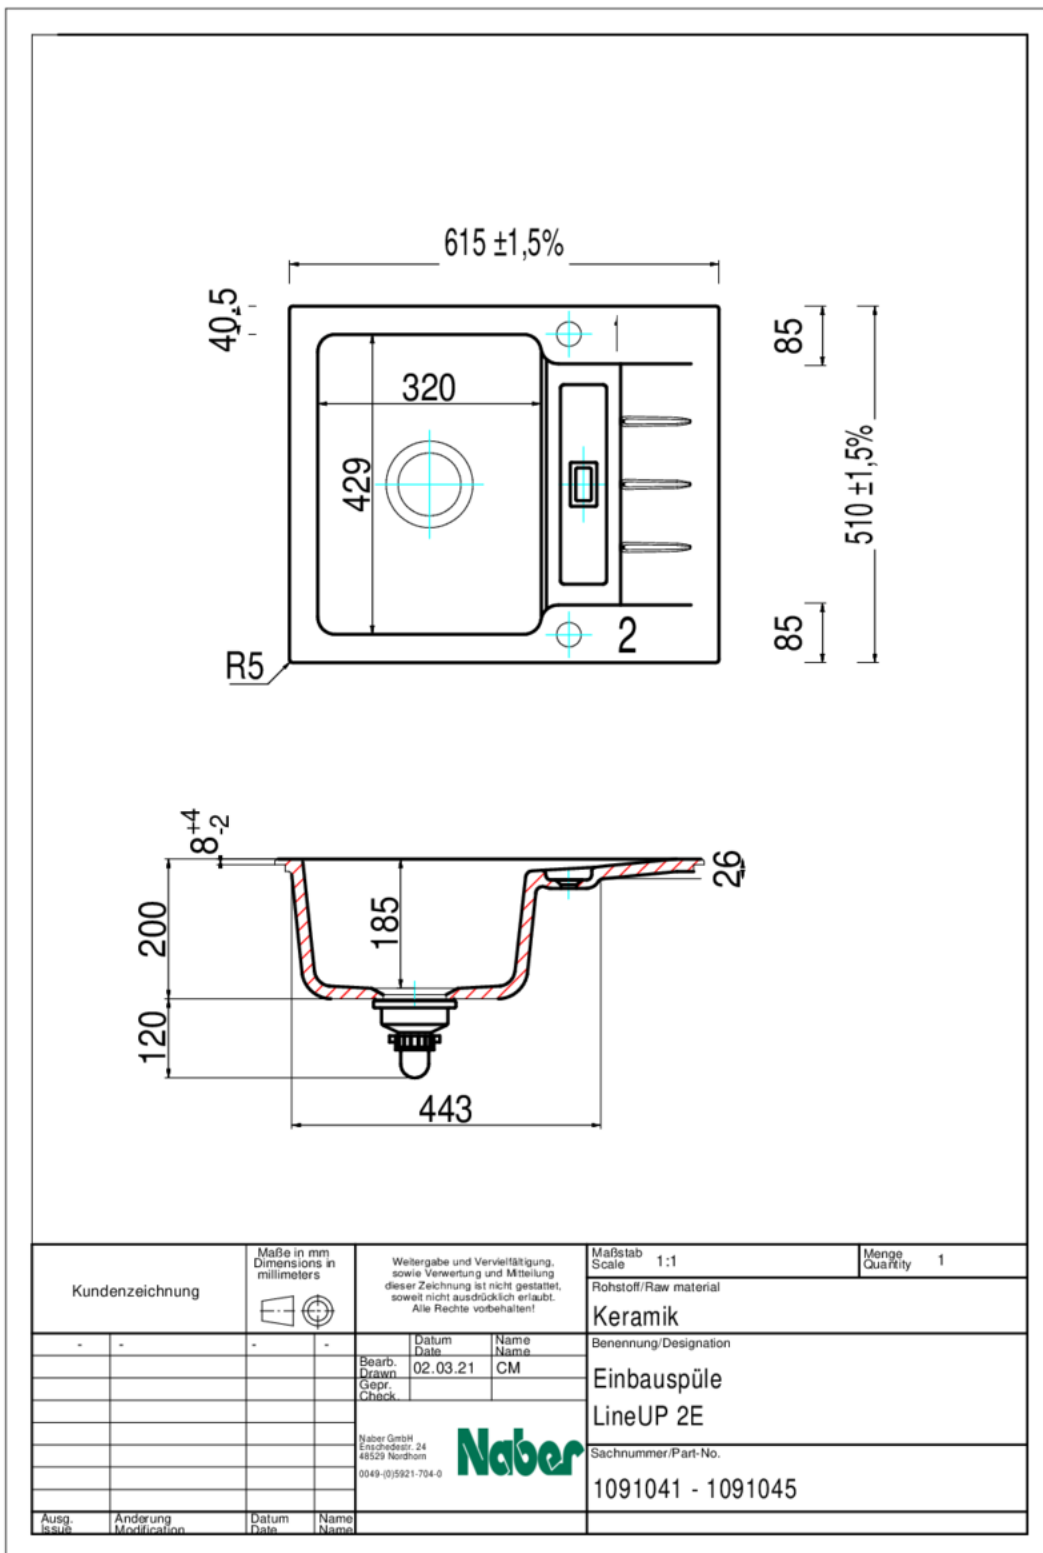

LineUP 2E

Product number: 1091044

Configuration: lava

Configuration options

- 1091041 | white glossy
- 1091042 | slate
- 1091043 | nero
- 1091044 | lava
- 1091045 | white matt

- ✓ Built-in sink
- ✓ ceramic
- ✓ Eccentric set, chrome-plated

Built-in sink. Ceramic, single bowl with small draining surface, reversible, 3½" basket strainer valve flush with premium rotational excenter fitting, chromed, drill hole 1 + 2 drilled through.

— suitable for worktop thicknesses from 30 mm

— cut-out approx. 585 x 480 mm, R 5 mm

Design by Hans Winkler Design, Grafenau.

[more infos...](#)

Technical data

Article type	Sink	Height main sink	185 mm
Height	320 mm	Depth main sink	429 mm
Width	615 mm	Flushing radius (R)	5
Material	ceramic	Material thickness worktop minimum	30 mm
Designer	Design by Hans Winkler Design, Grafenau.	Number of tap holes	1
Cabinet width	500 mm	Armature bench	Yes
Cut-out dimension	approx. 585 x 480 mm, R 5 mm	Number of holes	2
Excenter fitting	Eccentric set, chrome-plated	Arrangement sinks	Reversible
Valve type	3½" basket strainer valve flush	Number of sinks	1 main sink
Overflow	Overflow in the drainer	Number of overflow points	1
Installation variant	Built-in sink	Draining board	With ribbed draining surface
Main sink width	320 mm	Garnish actuation	Chrome-plated rotary eccentric

Dimensional sketch (PDF)

Installation dimensions (PDF)

Kundenzeichnung		Maße in mm Dimensions in millimeters	Weitergabe und Vervielfältigung, sowie Voreverfertigung und Mitteilung dieser Zeichnung ist nicht gestattet, soweit nicht ausdrücklich erlaubt. Alle Rechte vorbehalten!		Maßstab Scale 1:1	Menge Quantity 1
-	-	-	-	Datum Date 02.03.21	Rohstoff/Raw material Einbaumaße	
				Name Name CM	Benennung/Designation Einbauspüle LineUP 2E	
				Sachnummer/Part-No. 1091041 - 1091045		
Ausg. Issus	Anderung Modification	Datum Date	Name Name			