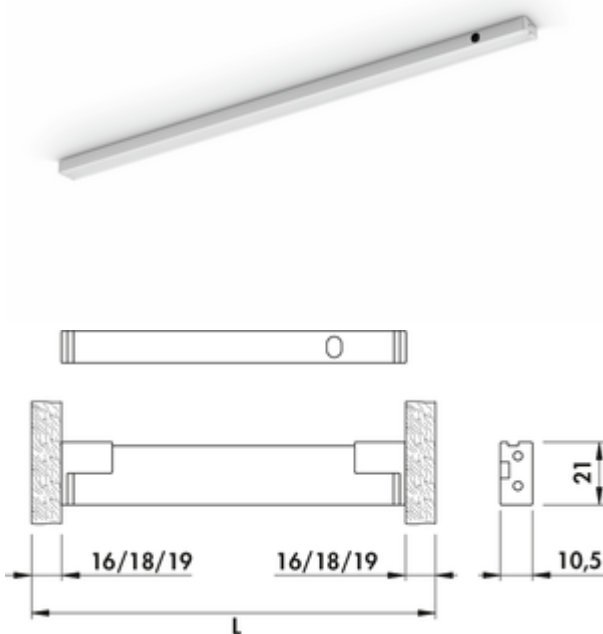

Dentro LED

Product number: 7062375

Configuration: L 500 mm, 6.2 W, stainless steel coloured

Configuration options

- 7062371 | L 600 mm, 7.2 W, stainless steel coloured
- 7062372 | L 900 mm, 12 W, stainless steel coloured
- 7062373 | L 1200 mm, 16.3 W, stainless steel coloured
- 7062375 | L 500 mm, 6.2 W, stainless steel coloured
- 7062376 | L 800 mm, 10,5 W, stainless steel coloured
- 7062377 | L 1000 mm, 13.4 W, stainless steel coloured

- ✓ Cabinet internal light
- ✓ linear light
- ✓ 4000 K neutral white

Cabinet internal light. Slender aluminium profile with glare-free cover.

Individual lamp with LED sensor switch

- 24 V, 4000 K neutral white
- 75 lumen/watt
- 2000 mm supply line
- ready for connection to LED converter 2430 (7062250)
- cable outlet rear right side

This product contains a light source of energy efficiency class G.

[more infos...](#)

Technical data

Article type	Luminaire	Length of the supply line (primary)	2.000 mm
Height	10,5 mm	Illuminant included	Yes
Width	500 mm	Housing colour	stainless-steel coloured
Energy efficiency class	G	Colour temperature	4000 K neutral white
Transformer / converter required	Yes, must be ordered separately	Illuminant type	LED
Protection class	III	Replaceable illuminant	No
Material housing	aluminium	Light yield	85 lumen/watt
Certification	CE	Connection	One-sided
Switch	Yes	Design	Cabinet internal light linear light
Shape	angular	Illuminant power	6.2 watts