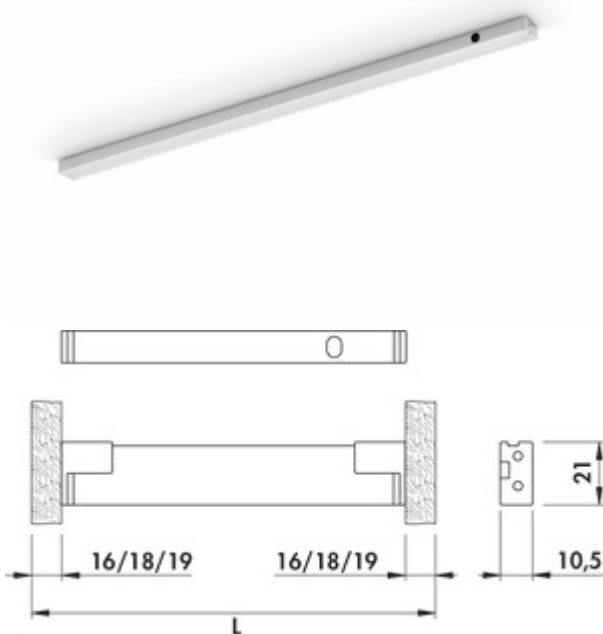

## Dentro LED

Product number: 7062375

Configuration: L 500 mm, 6.2 W, stainless steel coloured

### Configuration options

7062371 | L 600 mm, 7.2 W, stainless steel coloured  
 7062372 | L 900 mm, 12 W, stainless steel coloured  
 7062373 | L 1200 mm, 16.3 W, stainless steel coloured  
 7062375 | L 500 mm, 6.2 W, stainless steel coloured  
 7062376 | L 800 mm, 10,5 W, stainless steel coloured  
 7062377 | L 1000 mm, 13.4 W, stainless steel coloured

- ✓ Cabinet internal light
- ✓ linear light
- ✓ 4000 K neutral white

Cabinet internal light. Slender aluminium profile with glare-free cover.

Individual lamp with LED sensor switch

- 24 V, 4000 K neutral white
- 75 lumen/watt
- 2000 mm supply line
- ready for connection to LED converter 2430 (7062250)
- cable outlet rear right side

### Technical data

Article type	Luminaire	Illuminant included	Yes
Width	500 mm	Housing colour	stainless-steel coloured
Energy efficiency class	G	Colour temperature	4000 K neutral white
Transformer / converter required	Yes, must be ordered separately	Illuminant type	LED
Protection class	III	Replaceable illuminant	No
Material housing	aluminium	Light yield	85 lumen/watt
Certification	CE	Connection	One-sided
Switch	Yes	Design	Cabinet internal light linear light
Shape	angular	Illuminant power	6.2 watts
Length of the supply line (primary)	2.000 mm		