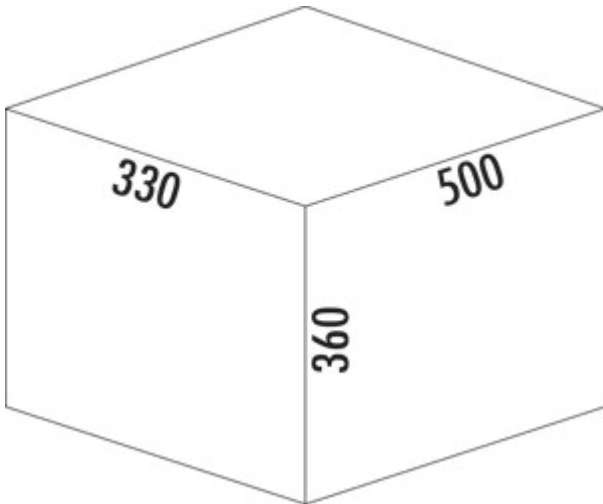

## WESCO® Pullboy Soft Comfort® 360 K/500-2

Product number: 8011127

Configuration: anthracite

### Configuration options

8011127 | anthracite

- ✓ Front pull-out system
- ✓ full pull-out
- ✓ 28 l

With lid pull-out system and pull-out locking pins. Incl. anti-slip mat.

- waste system with soft retraction and damping
- waste volume 28 (17 + 11) litres
- dimensions: 360 x 462 x 330 mm (H x W x D)
- installation: side wall mounting with front panel
- for 16/19 mm side walls

### Technical data

Article type	Waste collection system	Lid type(s)	Complete lid
Brand	WESCO®	Number of containers	2
Width	462 mm	Opening technology	full pull-out
Material	plastic	Total volume	28 l
Mounting/Fixing	side wall front panel Comfort Plus metal installation template	Volume/content container 1	17 l
Further	incl. pull-out locking pins	Volume/content container 2	11 l
Cabinet width	500 mm	Soft closing	Yes
Shape	angular	Design	Front pull-out system
Carrying capacity	max. 30 kg	Volume/Content container	17/11
Frame colour	anthracite	Retractable total cover	Yes
For sidewall thickness	16/19 mm	Guide rail depth	420 mm
Colour total cover	anthracite	Locking mechanism	With damper
Cover	Yes		