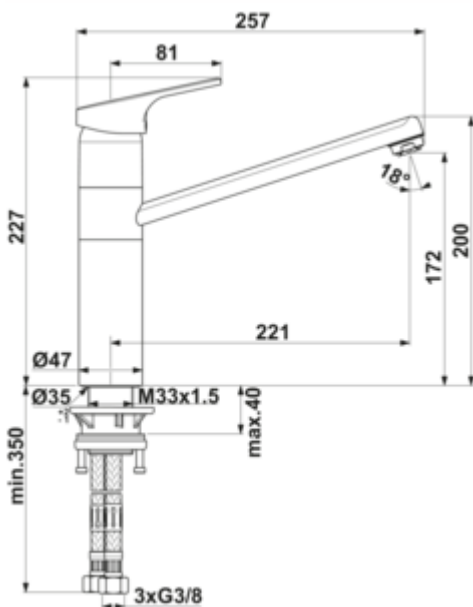

## Ideal Standard Cerafit 3

Product number: 5024155

Configuration: chrome, low pressure

### Configuration options

5024154 | chrome, high pressure

5024155 | chrome, low pressure

- ✓ Sink faucet
- ✓ low pressure
- ✓ with swivelling pipe outlet

Single lever faucet. With swivelling pipe outlet and ceramic cartridge.

— swivel range 360°

— drill Ø 35 mm

German  
Engineering

[more infos...](#)

### Technical data

Article type	Sink faucet	Swivel range outlet	360°
Brand	Ideal Standard	Type of fitting	Single lever faucet
Number of handles	1	Operating pressure	low pressure
Total installation height	228 mm	Width	47 mm
Height	228 mm	Material	brass
Outreach	221 mm	Worktop thickness	40 mm
Outlet	with swivelling pipe outlet	Number of tap holes	1
Discharge height	174 mm	Cartridge size	38 mm
Operating mode	Lever	Temperature limiter/scald protection	Yes
Handle position	top	Internal thread	3/8"
Lever length	81 mm	Angle of inclination of aerator	18 °
Cartridge with ceramic sealing discs	Yes	Flow rate at 3 bar (cold)	6 l/min