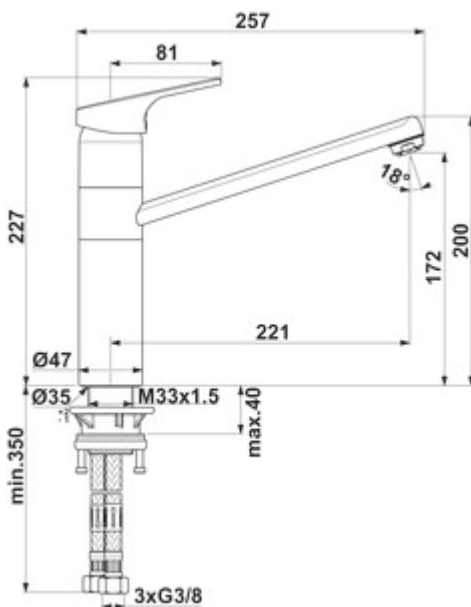

## Ideal Standard Cerafit 3

Product number: 5024155

Configuration: chrome, low pressure

### Configuration options

5024154 | chrome, high pressure

5024155 | chrome, low pressure

- ✓ Sink faucet
- ✓ low pressure
- ✓ with swivelling pipe outlet

Single lever faucet. With swivelling pipe outlet and ceramic cartridge.

— swivel range 360°

— drill Ø 35 mm

German  
Engineering

[more infos...](#)

### Technical data

Article type	Sink faucet	Swivel range outlet	360°
Brand	Ideal Standard	Type of fitting	Single lever faucet
Number of handles	1	Operating pressure	low pressure
Total installation height	228 mm	Width	47 mm
Height	228 mm	Material	brass
Outreach	221 mm	Worktop thickness	40 mm
Outlet	with swivelling pipe outlet	Number of tap holes	1
Discharge height	174 mm	Cartridge size	38 mm
Operating mode	Lever	Temperature limiter/scald protection	Yes
Handle position	top	Internal thread	3/8"
Lever length	81 mm	Angle of inclination of aerator	18 °
Cartridge with ceramic sealing discs	Yes	Flow rate at 3 bar (cold)	6 l/min