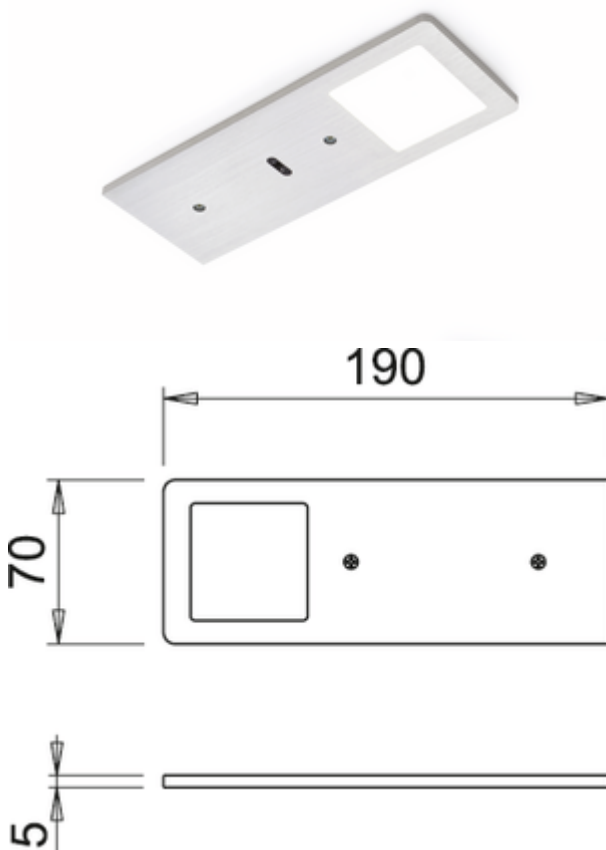

- ✓ Under-cabinet/niche light
- ✓ 3000 K warm white
- ✓ 5 watts

Lamp for mounting from below. Aluminium housing, 5 mm, illumination without visible LED points with integrated touch switch.

Individual lamp without or with LED Touch switch and dimmer (w. LED Touch s. d.)

- 5 watt, 24 V, two colour ranges: **3000 K** warm white, **3900 K** neutral white
- 65 lumen/watt
- brightness continuously dimmable using LED touch switch and dimmer
- 200 mm supply line, 2000 mm connecting line with mini-plug-in system
- additional memory function: the last setting is saved

This product contains a light source with the energy efficiency class F.

[more infos...](#)

Technical data

Article type	Luminaire	Dimmer	Yes
Height	5 mm	Housing colour	aluminium coloured
Width	190 mm	Colour temperature	3000 K warm white
Energy efficiency class	F	Type of dimming	brightness continuously dimmable
Transformer / converter required	Yes, must be ordered separately	Plug-in system	with mini plug-in system
Protection class	III	Illuminant type	LED
Mounting/Fixing	Base unit installation (wall unit/ shelf)	Replaceable illuminant	No
Material housing	aluminium	Light yield	65 lumen/watt
Length of connection cable (secondary)	2.000 mm	Homogeneous light field without visible LED points	Yes
Switch	Yes	Touch function	Yes
Shape	angular	Design	Under-cabinet/niche light
Memory function	Yes	Dimming function (composite)	Yes, brightness continuously dimmable
Length of the supply line (primary)	150 mm	Illuminant power	5 watts
Illuminant included	Yes		