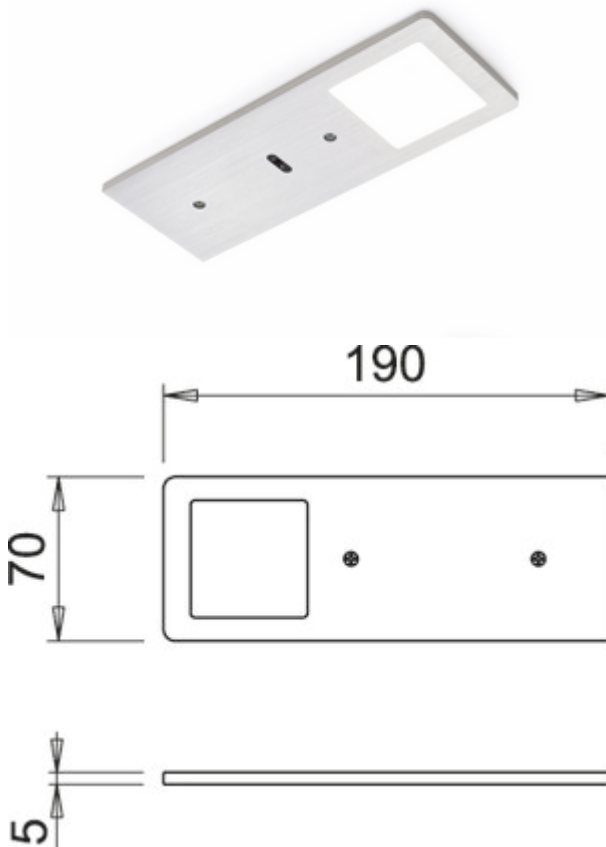

- ✓ Under-cabinet/niche light
- ✓ 3000 K warm white
- ✓ 5 watts

Lamp for mounting from below. Aluminium housing, 5 mm, illumination without visible LED points with integrated touch switch.

Individual lamp without or with LED Touch switch and dimmer (w. LED Touch s. d.)

- 5 watt, 24 V, two colour ranges: 3000 K warm white, 3900 K neutral white
- 65 lumen/watt
- brightness continuously dimmable using LED touch switch and dimmer
- 200 mm supply line, 2000 mm connecting line with mini-plug-in system
- additional memory function: the last setting is saved

This product contains a light source with the energy efficiency class F.

[more infos...](#)

Technical data

Article type	Luminaire	Dimmer	Yes
Height	5 mm	Housing colour	aluminium coloured
Width	190 mm	Colour temperature	3000 K warm white
Energy efficiency class	F	Type of dimming	brightness continuously dimmable
Transformer / converter required	Yes, must be ordered separately	Plug-in system	with mini plug-in system
Protection class	III	Illuminant type	LED
Mounting/Fixing	Base unit installation (wall unit/ shelf)	Replaceable illuminant	No
Material housing	aluminium	Light yield	65 lumen/watt
Length of connection cable (secondary)	2.000 mm	Homogeneous light field without visible LED points	Yes
Switch	Yes	Touch function	Yes
Shape	angular	Design	Under-cabinet/niche light
Memory function	Yes	Dimming function (composite)	Yes, brightness continuously dimmable
Length of the supply line (primary)	150 mm	Illuminant power	5 watts
Illuminant included	Yes		

Accessories

7062252	LED connection line 24, Connection line/element, white, L 2000 mm
7062250	LED converter 2430, white