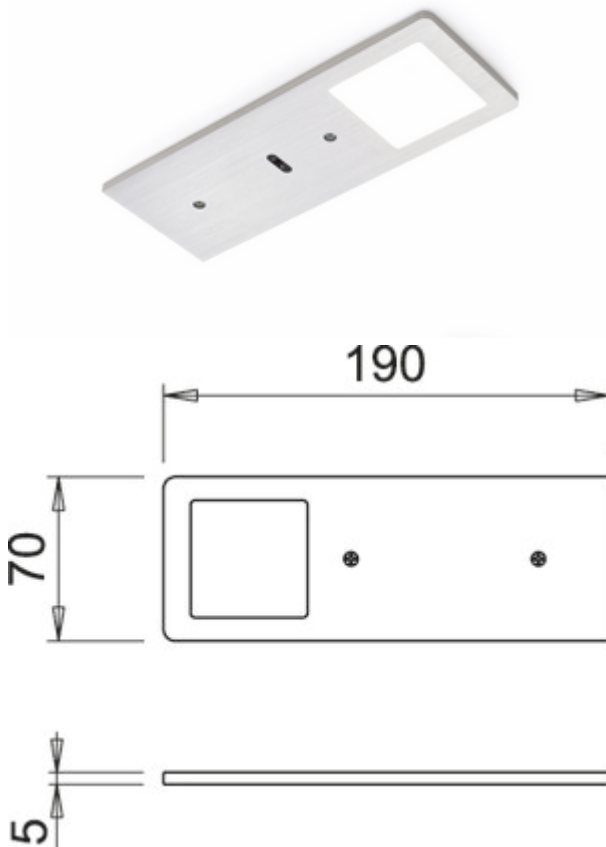

- ✓ Under-cabinet/niche light
- ✓ 3000 K warm white
- ✓ 5 watts

Lamp for mounting from below. Aluminium housing, 5 mm, illumination without visible LED points with integrated touch switch.

Individual lamp without or with LED Touch switch and dimmer (w. LED Touch s. d.)

- 5 watt, 24 V, two colour ranges: 3000 K warm white, 3900 K neutral white
- 65 lumen/watt
- brightness continuously dimmable using LED touch switch and dimmer
- 200 mm supply line, 2000 mm connecting line with mini-plug-in system
- additional memory function: the last setting is saved

This product contains a light source with the energy efficiency class F.

[more infos...](#)

Technical data

Article type	Luminaire	Dimmer	Yes
Width	190 mm	Housing colour	aluminium coloured
Energy efficiency class	F	Colour temperature	3000 K warm white
Transformer / converter required	Yes, must be ordered separately	Type of dimming	brightness continuously dimmable
Protection class	III	Plug-in system	with mini plug-in system
Mounting/Fixing	Base unit installation (wall unit/ shelf)	Illuminant type	LED
Material housing	aluminium	Replaceable illuminant	No
Length of connection cable (secondary)	2.000 mm	Light yield	65 lumen/watt
Switch	Yes	Homogeneous light field without visible LED points	Yes
Shape	angular	Touch function	Yes
Memory function	Yes	Design	Under-cabinet/niche light
Length of the supply line (primary)	150 mm	Dimming function (composite)	Yes, brightness continuously dimmable
Illuminant included	Yes	Illuminant power	5 watts

Accessories

7062252	LED connection line 24, Connection line/element, white, L 2000 mm
7062250	LED converter 2430, white