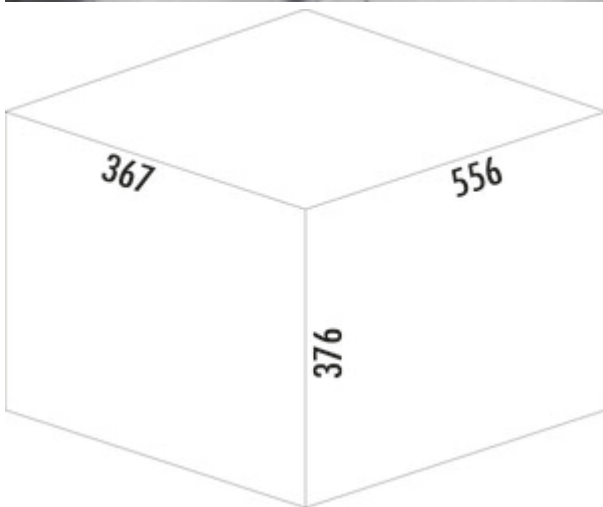

## Tandem S 2 plus

Product number: 8011219

Configuration: light grey

### Configuration options

8011219 | light grey

- ✓ Pull-out technology for rotating doors
- ✓ full pull-out
- ✓ 30 l

Complete with cam for rotating doors.

- waste capacity 30 (1 x 18/1 x 12) liters
- technology: full pull-out
- fitting: cabinet bottom/side wall (lid)
- the ideal space saver with an installation height of only 376 mm

### Technical data

Article type	Waste collection system	Number of containers	2
Width	556 mm	Opening technology	full pull-out
Mounting/Fixing	cabinet bottom side wall (lid)	Total volume	30 l
Cabinet width	600 mm	Volume/content container 1	18 l
Shape	angular	Volume/content container 2	12 l
Material container	plastic	Design	Pull-out technology for rotating doors
Cover	Yes	Volume/Content container	18/12
Lid type(s)	Complete lid		