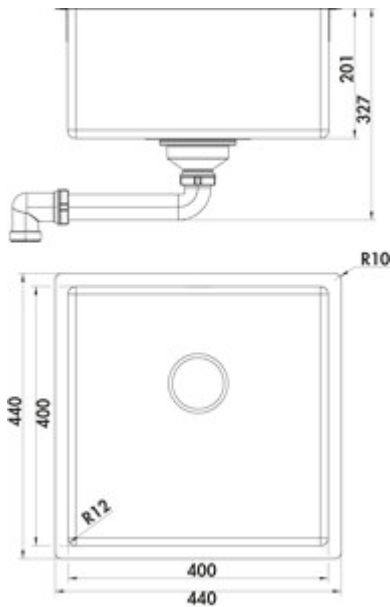

### Configuration options

1013123 | stainless steel

1041134 | set (sink and Mio 3 faucet)

- ✓ Built-in sink
- ✓ Flush mounted sink
- ✓ Sub-structure bowl

Built-in/sub-structure sink. Single bowl. 3½" drain and spill-over fitting with basket strainer valve flush with the bottom. When using the mounting brackets supplied, the installation width required increases by approx. 30 mm per side in case of the sub-structure sink.

Flat edge: also suitable for flush installation

— suitable for worktop thicknesses from 10–40 mm (built-in sink) and 20 mm (sub-structure sink)

— cut-out dimensions ca. 430 x 430 mm (built-in sink)

— cut-out dimensions ca. 400 x 400 mm (substructure sink)

## Technical data

Article type	Sink	Main sink width	400 mm
Width	440 mm	Height main sink	201 mm
Material	stainless steel	Depth main sink	400 mm
Note	when using the mounting brackets supplied, the installation width required increases by approx. 30 mm per side in case of the sub-structure sink	Flushing radius (R)	10
Cabinet width	500 mm	Maximum worktop material thickness	40 mm
Cut-out dimension	approx. 430 x 430 mm (built-in sink) approx. 400 x 400 mm (substructure sink)	Material thickness worktop minimum	10 mm
Worktop thickness	The sinks are suitable for worktop thicknesses from 10–40 mm (built-in sink) and from 20 mm (sub-structure sink)	Armature bench	No
Excenter fitting	Drain and spill-over fitting	Number of sinks	1 main sink
Valve type	3 1/2" flush bottom strainer basket valve	Number of overflow points	1
Overflow	Overflow in the main basin	Sound insulation	Yes
Installation variant	Built-in sink Flush mounted sink Sub-structure bowl	Pelvic inner radius (R)	12

Installation dimensions (PDF)