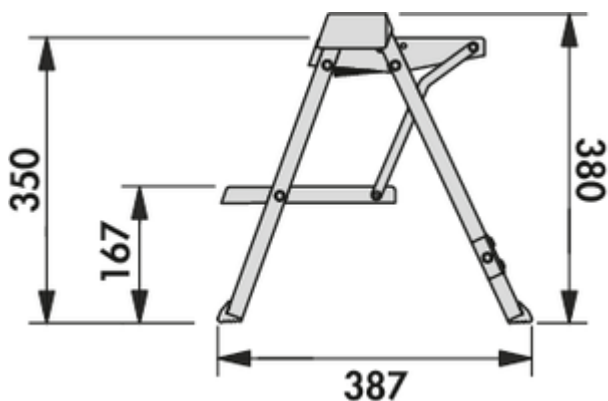

### Configuration options

8034030 | aluminium

- ✓ Kitchen step
- ✓ Material: aluminium

Folding step. Two step hinged step especially designed for use in built-in kitchens. For storage behind front pull-outs or in the base area from a height of 100 mm.

- only 90 mm deep
- load bearing capacity ca. 150 kg
- step height 380 mm
- dimensions installation 100 x 403 x 470 mm (H x W x D)
- dimensions product 380 x 403 x 387 mm (H x W x D) open

[more infos...](#)

### Technical data

Article type	Kitchen step	Carrying capacity	ca. 150 kg
Height	380 mm	Climbing height	380 mm
Width	403 mm	Height folded out	380 mm
Material	aluminium	Height folded	90 mm
Properties	Foldable	Depth folded out	387 mm
Installation width	403 mm	Number of steps	2
Installation_height_list	100 mm		