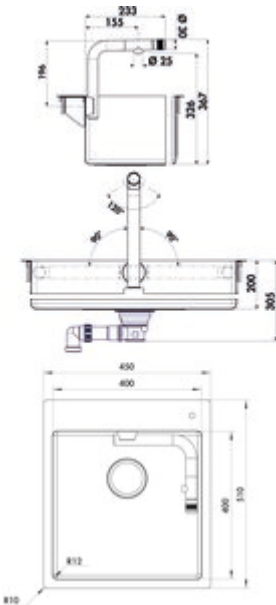

Corno Turno 50

Product number: 1041002

Configuration: set (sink and Turno faucet)

Configuration options

1041002 | set (sink and Turno faucet)

- ✓ Built-in sink
- ✓ Flush mounted sink
- ✓ Eccentric set

Built-in sink. 3½" basket strainer valve flush with push-button excenter fitting. With single-lever mixer integrated into the bowl wall, stainless steel finish, swivel spout 180°, 120° rotating.

- flat edge: also suitable for flush mounting
- suitable for worktop thicknesses from 10 mm to 40 mm
- cut-out approx. 435 x 495 mm (built-in sink)
- bowl depth 200 mm
- with integrated single-lever mixer, stainless steel finish, high pressure
- infinitely 180° swivelling and positioning
- vertical water outlet in every position of the faucet
- ergonomic operation by single-lever mixer at the outlet end
- windows can be planned on worktop level and are simply opened

Design by tbSTUDIO, Berlin.

[more infos...](#)

Technical data

Article type	Sink	Main sink width	400 mm
Height	305 mm	Height main sink	200 mm
Width	450 mm	Depth main sink	400 mm
Material	stainless steel	Flushing radius (R)	10
Designer	Design by tbSTUDIO, Berlin	Maximum worktop material thickness	40 mm
Cabinet width	500 mm	Material thickness worktop minimum	10 mm
Cut-out dimension	approx. 435 x 495 mm (built-in sink)	Number of sinks	1 main sink
Excenter fitting	Eccentric set	Number of overflow points	1
Valve type	3½" basket strainer valve flush	Sound insulation	Yes
Overflow	Overflow in the main basin	Garnish actuation	Push-button eccentric
Installation variant	Built-in sink Flush mounted sink	Pelvic inner radius (R)	12

Accessories

1014055	Chopping board made of bamboo, for Corno Turno 50, 412 x 206 mm
---------	---

Spare Parts

1013057	Rotational knob excenter fitting, Drain fittings, stainless steel, for Corno Turno 50/60
---------	--