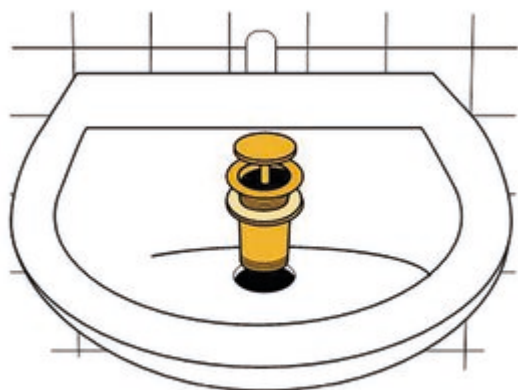

Drain fitting "Klick-Komfort"

Product number: 1051070

Configuration: with overflow, L 70 mm

Configuration options

1051069 | without overflow, L 50 mm

1051070 | with overflow, L 70 mm

- ✓ Drain fittings
- ✓ Material: chrome plated brass
- ✓ Colour: chrome
- chrome plated brass
- suitable for basins
- closure Ø 63 mm
- 1 ¼"

[more infos...](#)

Technical data

Article type	Drain fittings	Overflow	with overflow
Width	70 mm	Installation variant	wash basin
Material	chrome plated brass		