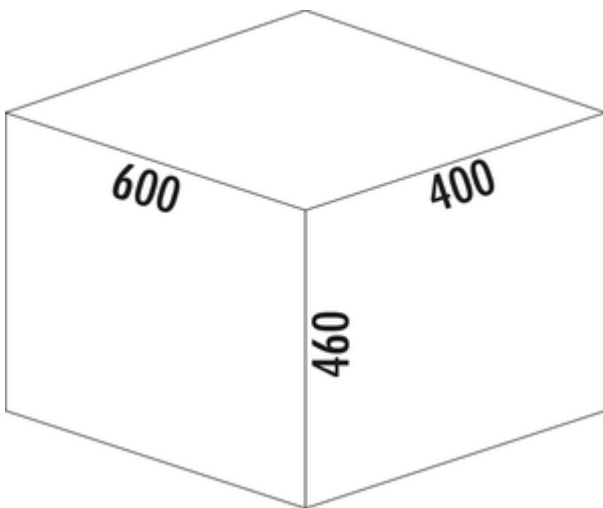

Cox[®] Base 460 S/600-2

Product number: 8012308

Configuration: light grey, H 460 mm

Configuration options

8012308 | light grey, H 460 mm

8013308 | anthracite, H 460 mm

✓ Front pull-out system

✓ full pull-out

✓ 56 l

With pull-out complete lid.

— guide rail depth 470 mm

— waste capacity 56 (2 x 28) l

— technology: full pull-out

— fitting: cabinet wall and front panel

— **with soft retraction and damping**

[more infos...](#)

Technical data

| | | | |
|----------------------|-----------------------------|----------------------------|-----------------------|
| Article type | Waste collection system | Opening technology | full pull-out |
| Height | 460 mm | Total volume | 56 l |
| Width | 600 mm | Volume/content container 1 | 28 l |
| Mounting/Fixing | cabinet wall front panel | Volume/content container 2 | 28 l |
| Cabinet width | 600 mm | Soft closing | Yes |
| Shape | angular | Colour guide | silver |
| Frame colour | silver | Design | Front pull-out system |
| Material container | plastic | Volume/Content container | 28/28 |
| Colour total cover | silver | Retractable total cover | Yes |
| Cover | Yes | Guide rail depth | 470 mm |
| Lid type(s) | Complete lid | Locking mechanism | With damper |
| Number of containers | 2 | | |