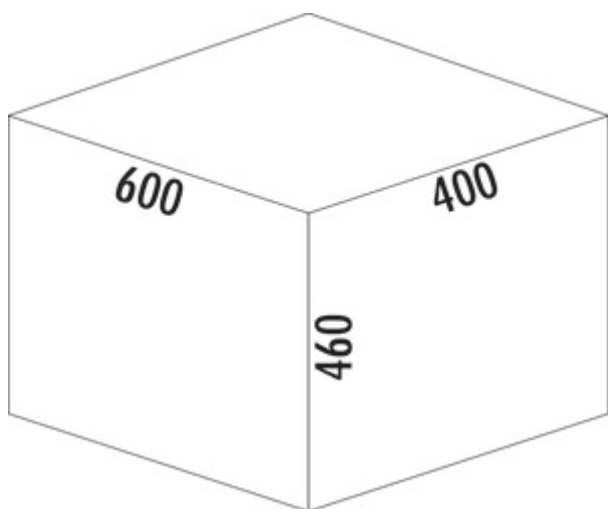

Cox[®] Base 460 S/600-2

Product number: 8012308

Configuration: light grey, H 460 mm

Configuration options

8012308 | light grey, H 460 mm

8013308 | anthracite, H 460 mm

✓ Front pull-out system

✓ full pull-out

✓ 56 l

With pull-out complete lid.

— guide rail depth 470 mm

— waste capacity 56 (2 x 28) liters

— technology: full pull-out

— fitting: cabinet wall and front panel

— with soft retraction and damping

[more infos...](#)

Technical data

Article type	Waste collection system	Number of containers	2
Width	600 mm	Opening technology	full pull-out
CE marking on the product	No	Total volume	56 l
Mounting/Fixing	cabinet wall front panel	Volume/content container 1	28 l
Cabinet width	600 mm	Volume/content container 2	28 l
Shape	angular	Soft closing	Yes
Frame colour	silver	Colour guide	silver
Material container	plastic	Design	Front pull-out system
Colour total cover	silver	Volume/Content container	28/28
Cover	Yes	Retractable total cover	Yes
Lid type(s)	Complete lid	Guide rail depth	470 mm