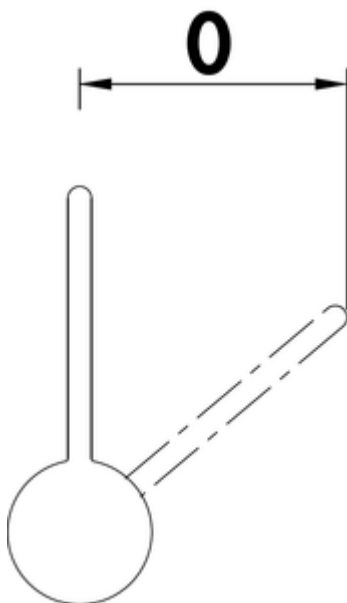

Wasserwerk Aria

Product number: 5021319

Configuration: graphite matt, high pressure

Configuration options

5021315 | stainless steel coloured, high pressure

5021316 | black matt, high pressure

5021317 | black-rose-gold, high pressure

5021318 | black brushed-gold, high pressure

5021319 | graphite matt, high pressure

- ✓ Sink faucet
- ✓ high pressure
- ✓ with swivelling/pull-out outlet (can be switched to stream or shower)

Single lever faucet. With **swivelling/pull-out** outlet (can be switched to stream or shower), side lever, ceramic cartridge.

— energy-saving cold start function

— swivel range 360°

— drill Ø 35 mm

[more infos...](#)

Technical data

Article type	Sink faucet	Swivel range outlet	360°
Brand	Wasserwerk	Beam type	Shower jet Comfort beam
Height	495 mm	Type of fitting	Single lever faucet
Outreach	250 mm	Operating pressure	high pressure
Outlet	with swivelling/pull-out outlet (can be switched to stream or shower)	Width	50 mm
Discharge height	235 mm	Cartridge size	25 mm
Operating mode	Lever	ECO function	energy-saving cold start function
Drilling diameter	35 mm	Convertible jet/shower	Yes
Handle position	side lever	Angle of inclination of aerator	0 °
Cartridge with ceramic sealing discs	Yes	Connection hoses	500 mm