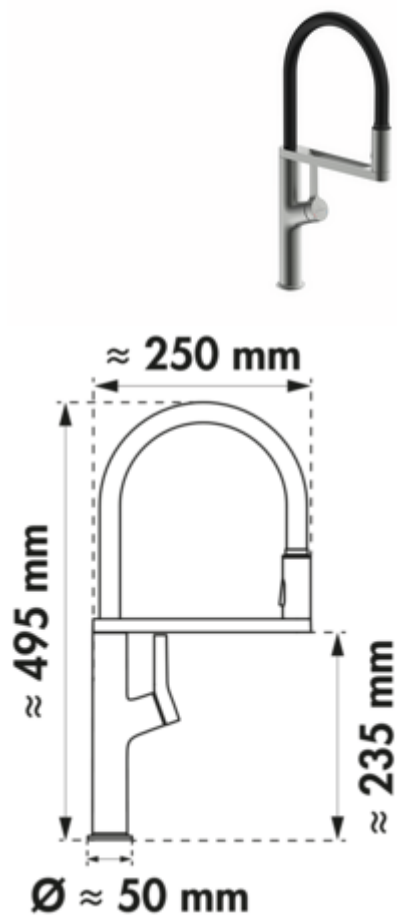

Wasserwerk Aria

Product number: 5021319

Configuration: graphite matt, high pressure

Configuration options

5021315 | stainless steel coloured, high pressure

5021316 | black matt, high pressure

5021317 | black-rose-gold, high pressure

5021318 | black brushed-gold, high pressure

5021319 | graphite matt, high pressure

- ✓ Sink faucet
- ✓ high pressure
- ✓ with swivelling/pull-out outlet (can be switched to stream or shower)

Single lever faucet. With **swivelling/pull-out** outlet (can be switched to stream or shower), side lever, ceramic cartridge.

— energy-saving cold start function

— swivel range 360°

— drill Ø 35 mm

[more infos...](#)

Technical data

Article type	Sink faucet	Swivel range outlet	360°
Brand	Wasserwerk	Beam type	Shower jet Comfort beam
Height	495 mm	Type of fitting	Single lever faucet
Outreach	250 mm	Operating pressure	high pressure
Outlet	with swivelling/pull-out outlet (can be switched to stream or shower)	Width	50 mm
Discharge height	235 mm	Cartridge size	25 mm
Operating mode	Lever	ECO function	energy-saving cold start function
Drilling diameter	35 mm	Convertible jet/shower	Yes
Handle position	side lever	Angle of inclination of aerator	0 °
Cartridge with ceramic sealing discs	Yes	Connection hoses	500 mm