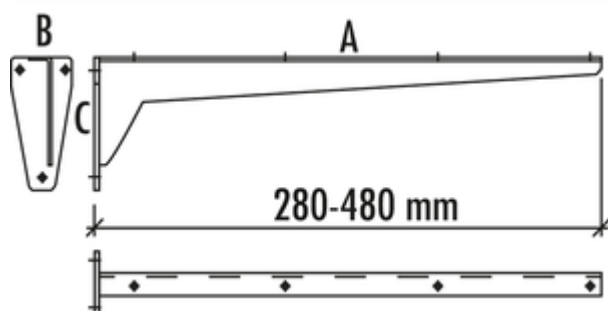

## Console rigid

Product number: 3021087

Configuration: A 380, W 65, C 130 mm

### Configuration options

3021085 | A 280, W 53, C 100 mm

3021086 | A 330, W 53, C 100 mm

3021087 | A 380, W 65, C 130 mm

3021088 | A 480, W 65, C 130 mm

### ✓ Console

Sturdy sheet-metal construction. Shelf support with welded mounting plate.

— primed in grey

— load-bearing capacity ca. 75 kg

[more infos...](#)

### Technical data

|              |         |                   |           |
|--------------|---------|-------------------|-----------|
| Article type | Console | Width             | 380 mm    |
| Height       | 130 mm  | Carrying capacity | ca. 75 kg |