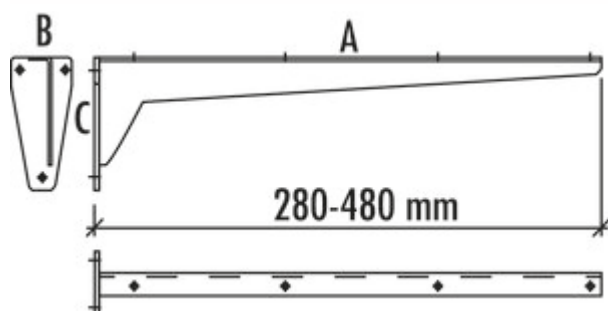

Console rigid

Product number: 3021087

Configuration: A 380, W 65, C 130 mm

Configuration options

3021085 | A 280, W 53, C 100 mm

3021086 | A 330, W 53, C 100 mm

3021087 | A 380, W 65, C 130 mm

3021088 | A 480, W 65, C 130 mm

✓ Console

Sturdy sheet-metal construction. Shelf support with welded mounting plate.

— primed in grey

— load-bearing capacity ca. 75 kg

[more infos...](#)

Technical data

Article type	Console	Carrying capacity	ca. 75 kg
Width	380 mm		