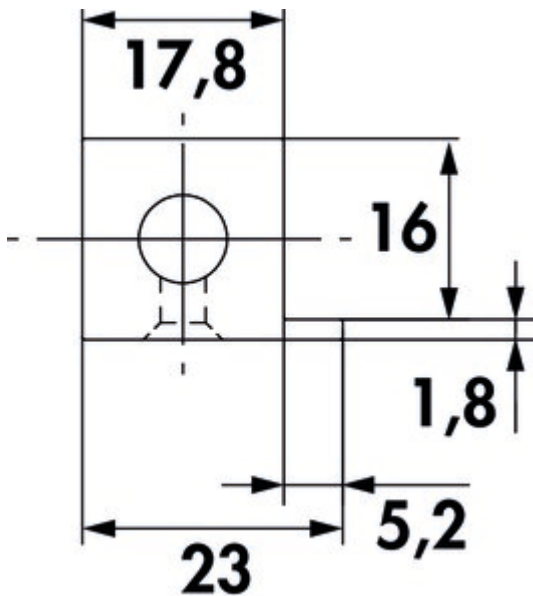

Cubo strut set 300

Product number: 8051022

Configuration: black matt

Configuration options

8051022 | black matt

- ✓ Shelf system
- ✓ Material: aluminium
- ✓ straight

Shelf system. Aluminium profiles 18 x 18 mm, powder-coated with fine structure.

Set consisting of:

- 4 struts L 264 mm for complete shelf dimension of 300 mm
- for inserting plate material of up to 16 mm thickness

[more infos...](#)

Technical data

Article type	Shelf system	Surface/coating	powder-coated with fine structure
Width	264 mm	Shape	straight
Material	aluminium	Dimensions profile	18 x 18 mm
Mounting/Fixing	Screw fastening	Consisting of	4 struts L 264 mm for complete shelf dimension of 300 mm
Suitable for	for inserting plate material of up to 16 mm thickness		