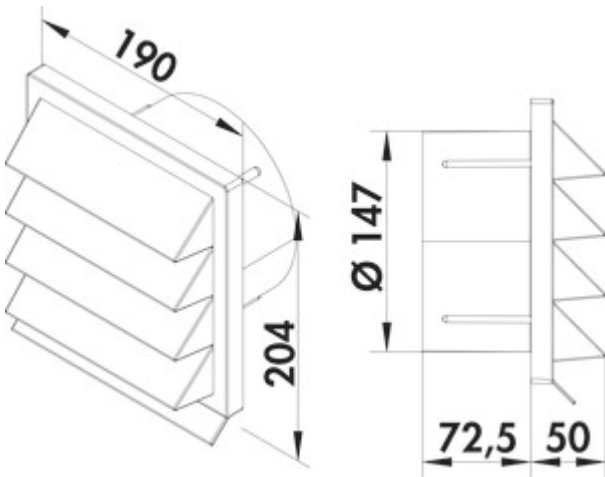

### Configuration options

4044044 | white  
 4044046 | brick red  
 4044064 | light grey  
 4044065 | anthracite

✓ External blind

190 x 190 mm, with backpressure shutter for connection to round pipes.

— Ø 150 mm

— connector depth 71 mm

[more infos...](#)

### Technical data

Article type	External blind	Connection diameter	150 mm
Width	190 mm	Blind version	with backpressure shutter for connection to round pipe
Material	Polystyrene	System dimension	150
Shape	angular	Output drive	round
Support depth	72.5 mm	Ventilation system	COMPAIR flow 150