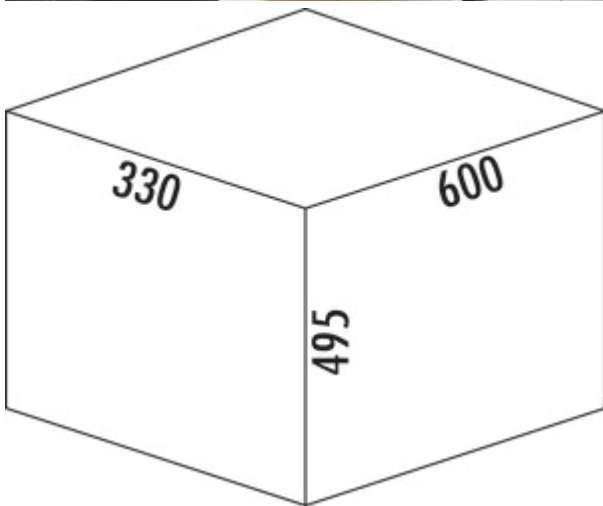

WESCO® Pullboy Soft Comfort® 495 K/600-2

Product number: 8011488

Configuration: anthracite

Configuration options

8011488 | anthracite

- ✓ Front pull-out system
- ✓ full pull-out
- ✓ 58 l

With a fixed lid. Incl. pull-out locking pins.

- waste system with soft retraction and damping
- waste volume 58 (2 x 29) litres
- dimensions: 495 x 562 x 330 mm (H x B x D)
- installation: side wall mounting with front panel
- for 16/19 mm side walls

[more infos...](#)

Technical data

Article type	Waste collection system	Lid type(s)	Complete lid
Brand	WESCO®	Number of containers	2
Width	562 mm	Opening technology	full pull-out
Material	plastic	Total volume	58 l
Mounting/Fixing	side wall front panel Comfort Plus metal installation template	Volume/content container 1	29 l
Cabinet width	600 mm	Volume/content container 2	29 l
Shape	angular	Soft closing	Yes
Carrying capacity	max. 30 kg	Design	Front pull-out system
Frame colour	anthracite	Volume/Content container	29/29
For sidewall thickness	16/19 mm	Retractable total cover	No
Colour total cover	anthracite	Guide rail depth	420 mm
Cover	Yes	Locking mechanism	With damper