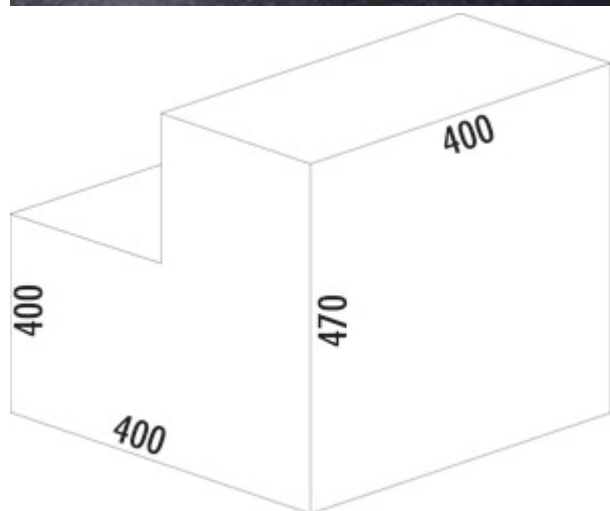

WESCO® Klassikline Double-Junior®

Product number: 8011088
Configuration: aluminium grey

Configuration options

8011088 | aluminium grey

- ✓ swivel technology
- ✓ 29 l
- ✓ Number of containers: 2
 - waste capacity 29 (1 x 19/1 x 10) liters
 - technology: swivel technology
 - fitting: cabinet wall

[more infos...](#)

Technical data

Article type	Waste collection system	Cover	Yes
Brand	WESCO®	Lid type(s)	Complete lid
Width	400 mm	Number of containers	2
Mounting/Fixing	cabinet wall	Opening technology	swivel technology
Cabinet width	500 mm	Total volume	29 l
Shape	angular	Volume/content container 1	19 l
Material lid	plastic	Volume/content container 2	10 l
Material container	plastic	Design	For swivel technology
Colour total cover	aluminium grey	Volume/Content container	19/10