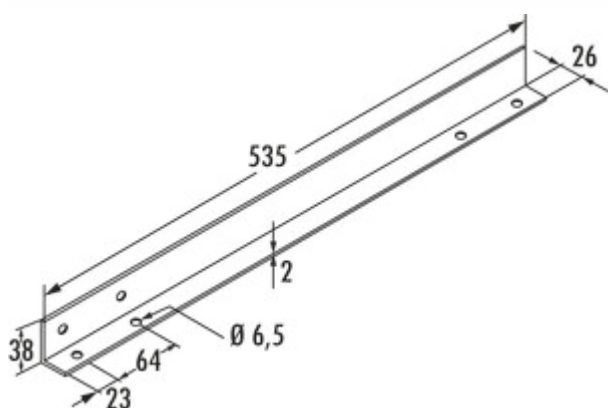

Worktop fastening bracket

Product number: 1111119
Configuration: L 535 mm, white

Configuration options

1111119 | L 535 mm, white

✓ Connecting materials
Supporting bracket for kitchen worktops.

[more infos...](#)

Technical data

Article type	Connecting materials	Diameter hole bore	6,5 mm
Width	535 mm	Thigh dimensions	38 x 26 mm