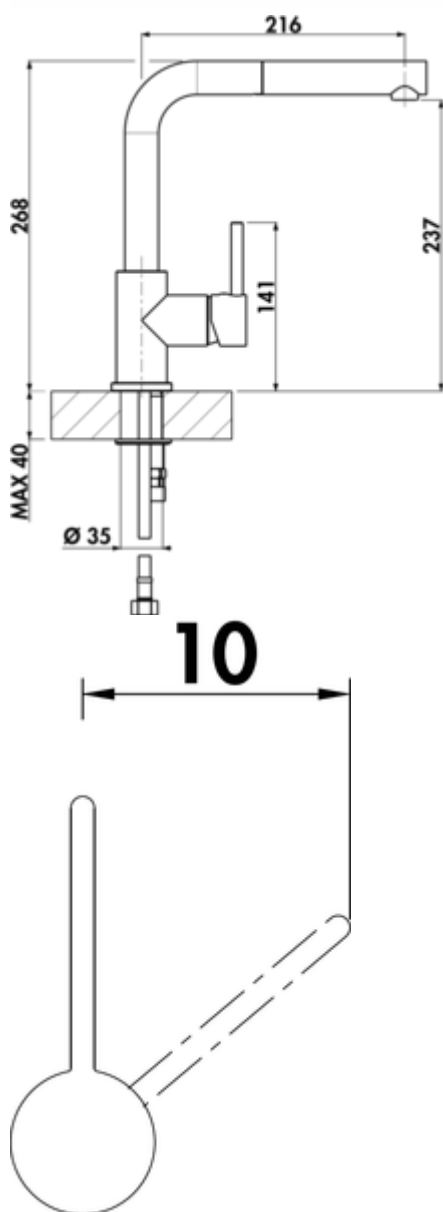

LINEA Gramix 2 high pressure faucet

Product number: 1100415

Configuration: granite magnolia

Configuration options

1100411 | granite nero
 1100412 | granite espresso
 1100413 | granite metallico
 1100415 | granite magnolia
 1100416 | granite concrete
 1100417 | granite lava
 1100418 | granit nero assoluto

- ✓ Sink faucet
- ✓ high pressure
- ✓ with swivelling/pull-out

Single lever faucet. With **swivelling/pull-out**, side lever and ceramic cartridge

with laminar jet regulator. — swivel range 360°

— drill Ø 35 mm

BELGAQUA

[more infos...](#)

Technical data

Article type	Sink faucet	Handle position	side lever
Brand	LINEA	Cartridge with ceramic sealing discs	Yes
Number of handles	1	Swivel range outlet	360°
Total installation height	268 mm	Type of fitting	Single lever faucet
Height	268 mm	Operating pressure	high pressure
Outreach	216 mm	Material	brass
Outlet	with swivelling/pull-out	Worktop thickness	40 mm
Discharge height	237 mm	Number of tap holes	1
Operating mode	Lever	Minimum distance wall to centre tap hole	10 mm
Drilling diameter	35 mm		