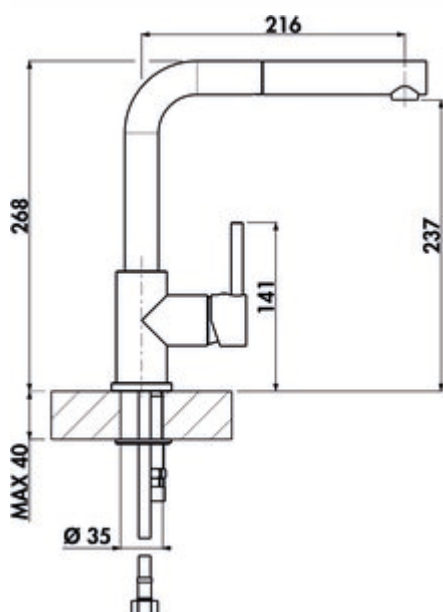

LINEA Gramix 2 high pressure faucet

Product number: 1100415

Configuration: granite magnolia

Configuration options

1100411 | granite nero
 1100412 | granite espresso
 1100413 | granite metallico
 1100415 | granite magnolia
 1100416 | granite concrete
 1100417 | granite lava
 1100418 | granit nero assoluto

- ✓ Sink faucet
- ✓ high pressure
- ✓ with swivelling/pull-out

Single lever faucet. With swivelling/pull-out, side lever and ceramic cartridge with laminar jet regulator. — swivel range 360°

— drill Ø 35 mm

BELGAQUA

[more infos...](#)

Technical data

Article type	Sink faucet	Cartridge with ceramic sealing discs	Yes
Brand	LINEA	Swivel range outlet	360°
Number of handles	1	Type of fitting	Single lever faucet
Total installation height	268 mm	Operating pressure	high pressure
Outreach	216 mm	Material	brass
Outlet	with swivelling/pull-out	Worktop thickness	40 mm
Discharge height	237 mm	Number of tap holes	1
Operating mode	Lever	Spring-guided hose shower	No
Drilling diameter	35 mm	Minimum distance wall to centre tap hole	10 mm
Handle position	right		