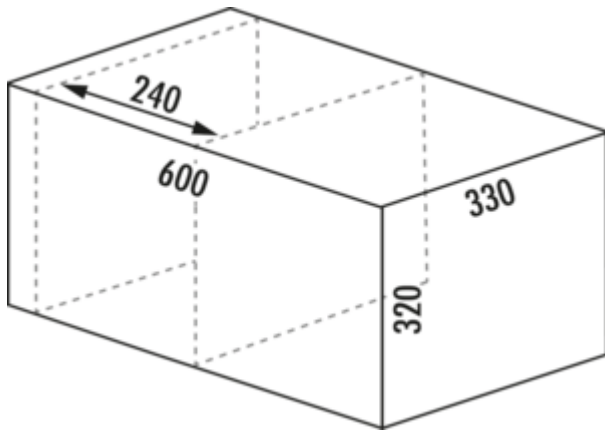

## WESCO® Pullboy Soft Fusion® 320 K/600-1

Product number: 8011732

Configuration: anthracite, installation on the right

### Configuration options

8011732 | anthracite, installation on the right

- ✓ Front pull-out system
- ✓ 17 l
- ✓ Number of containers: 1
  - guide rail depth 420 mm
  - waste volume 17 (1 x 17) l
  - incl. single lid
  - dimensions: 320 x 562 x 330 mm (H x W x D)
  - installation: side wall mounting with front panel
  - for 16/19 mm side walls
  - **with soft retraction and damping**
  - **suitable for a reservoir with a width of 240 mm**
  - **The reservoirs need to be positioned on the left.**

### Technical data

Article type	Waste collection system	Cover	Yes
Brand	WESCO®	Lid type(s)	Closing-lid
Height	320 mm	Number of containers	1
Width	562 mm	Total volume	17 l
Properties	flexible space saving	Volume/content container 1	17 l
Mounting/Fixing	front panel side wall	Soft closing	Yes
Installation_height_list	320 mm	Colour guide	orion grey
Cabinet width	600 mm	Colour container lid	orion grey
Suitable for	suitable for a reservoir with a width of 240 mm	Design	Front pull-out system
Shape	angular	Volume/Content container	17
Frame colour	orion grey	Guide rail depth	420 mm
For sidewall thickness	16/19 mm	Single bucket can be removed	Yes
Installation depth	330 mm	Locking mechanism	With damper
Material container	plastic		