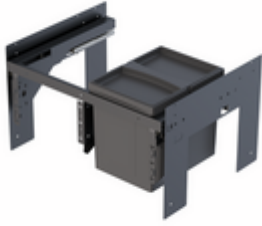

## WESCO® Pullboy Soft Fusion® 320 K/600-1

Product number: 8011732

Configuration: anthracite, installation on the right

### Configuration options

8011732 | anthracite, installation on the right

- ✓ Front pull-out system
- ✓ 17 l
- ✓ Number of containers: 1
  - guide rail depth 420 mm
  - waste volume 17 (1 x 17) l
  - incl. single lid
  - dimensions: 320 x 562 x 330 mm (H x W x D)
  - installation: side wall mounting with front panel
  - for 16/19 mm side walls
  - **with soft retraction and damping**
  - **suitable for a reservoir with a width of 240 mm**
  - **The reservoirs need to be positioned on the left.**

### Technical data

Article type	Waste collection system	Cover	Yes
Brand	WESCO®	Lid type(s)	Closing-lid
Height	320 mm	Number of containers	1
Width	562 mm	Total volume	17 l
Properties	flexible space saving	Volume/content container 1	17 l
Mounting/Fixing	front panel side wall	Soft closing	Yes
Installation_height_list	320 mm	Colour guide	orion grey
Cabinet width	600 mm	Colour container lid	orion grey
Suitable for	suitable for a reservoir with a width of 240 mm	Design	Front pull-out system
Shape	angular	Volume/Content container	17
Frame colour	orion grey	Guide rail depth	420 mm
For sidewall thickness	16/19 mm	Single bucket can be removed	Yes
Installation depth	330 mm	Locking mechanism	With damper
Material container	plastic		