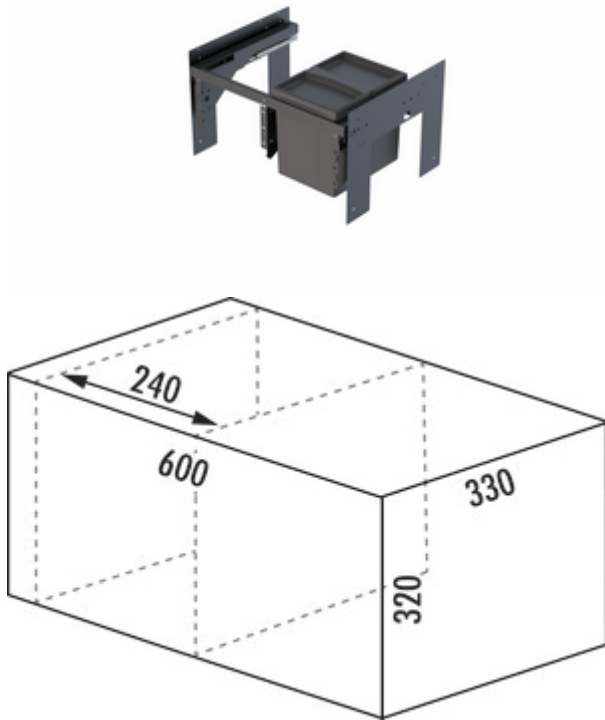

## WESCO® Pullboy Soft Fusion® 320 K/600-1

Product number: 8011732

Configuration: anthracite, installation on the right

### Configuration options

8011732 | anthracite, installation on the right

- ✓ Front pull-out system
- ✓ 17 l
- ✓ Number of containers: 1
  - waste system with soft closing and damping
  - waste volume 17 (1 x 17) litres
  - incl. single lid
  - dimensions: 320 x 562 x 330 mm (H x W x D)
  - installation: side wall mounting with front panel
  - for 16/19 mm side walls
  - suitable for a reservoir with a width of 240 mm

### Technical data

Article type	Waste collection system	Lid type(s)	Closing-lid
Brand	WESCO®	Number of containers	1
Width	562 mm	Total volume	17 l
Properties	flexible space saving	Volume/content container 1	17 l
Mounting/Fixing	front panel side wall	Soft closing	Yes
Cabinet width	600 mm	Colour guide	orion grey
Suitable for	suitable for a reservoir with a width of 240 mm	Colour container lid	orion grey
Shape	angular	Design	Front pull-out system
Frame colour	orion grey	Volume/Content container	17
For sidewall thickness	16/19 mm	Guide rail depth	420 mm
Material container	plastic	Single bucket can be removed	Yes
Cover	Yes	Locking mechanism	With damper

### Recommendations

8011798	Pullboy Soft Fusion® lid system, Waste collection system, anthracite, H 342 mm
8011799	Pullboy Soft Fusion® lid system, Waste collection system, anthracite, H 492 mm