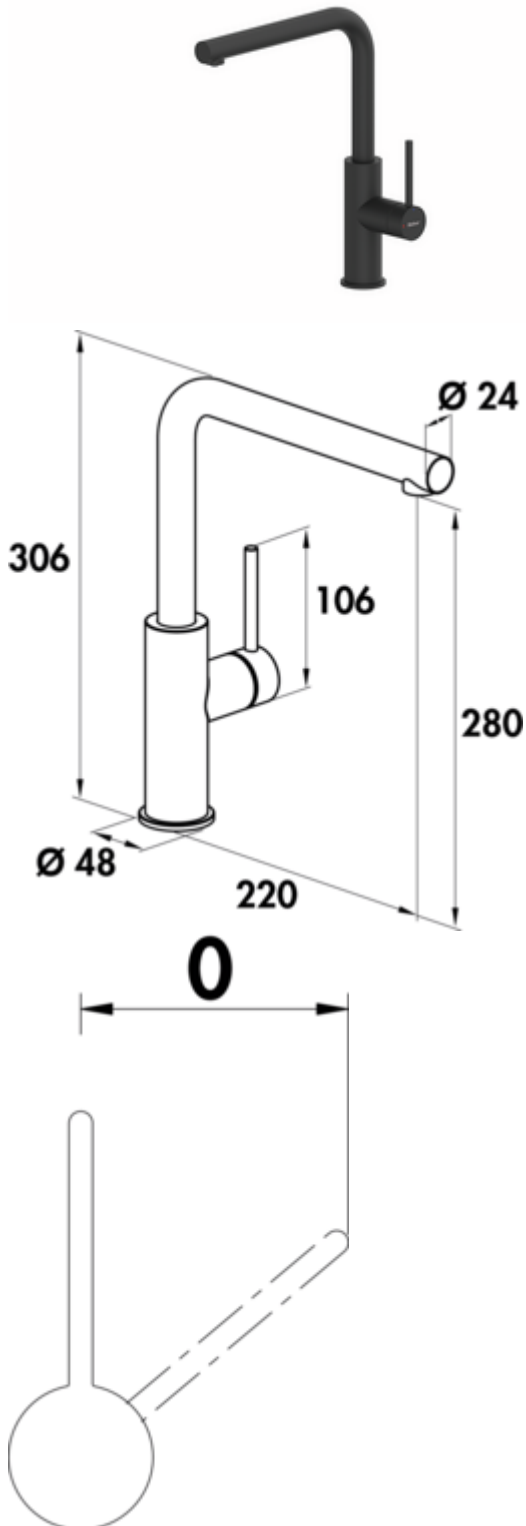

SERVIZIO Namor® 3

Product number: 5025016

Configuration: black matt, without laminar aerator, low pressure

Configuration options

5025005 | stainless steel, with laminar aerator, high pressure
 5025006 | black matt, with laminar aerator, high pressure
 5025015 | stainless steel, without laminar aerator, low pressure
 5025016 | black matt, without laminar aerator, low pressure
 5025044 | gunmetal, with laminar aerator, high pressure

- ✓ Sink faucet
- ✓ low pressure
- ✓ with swivelling outlet

Single lever faucet. With swivelling outlet, side lever and ceramic cartridge.

- swivel range 120°
- drill Ø 35 mm
- corresponds to the German and European drinking water regulation/directive

[more infos...](#)

Technical data

Article type	Sink faucet	Type of fitting	Single lever faucet
Brand	SERVIZIO	Operating pressure	low pressure
Number of handles	1	Width	48 mm
Total installation height	306 mm	Material	stainless steel
Height	306 mm	Surface/coating	powder coated
Outreach	220 mm	Swivel range handle	0 °
Outlet	with swivelling outlet	ECO function	energy-saving cold start function
Discharge height	280 mm	Max. Flow rate at 3 bar	12,5 l/min
Operating mode	Lever	Flow rate at 3 bar (cold)	9,5 l/min
Drilling diameter	35 mm	Flow rate at 3 bar (hot)	9,5 l/min
Handle position	side lever	Flow rate at 3 bar (mix)	12,5 l/min
Lever length	106 mm	Size laminar flow regulator	M18,5x1
Cartridge with ceramic sealing discs	Yes	Connection hoses	700 mm
Swivel range outlet	120°		