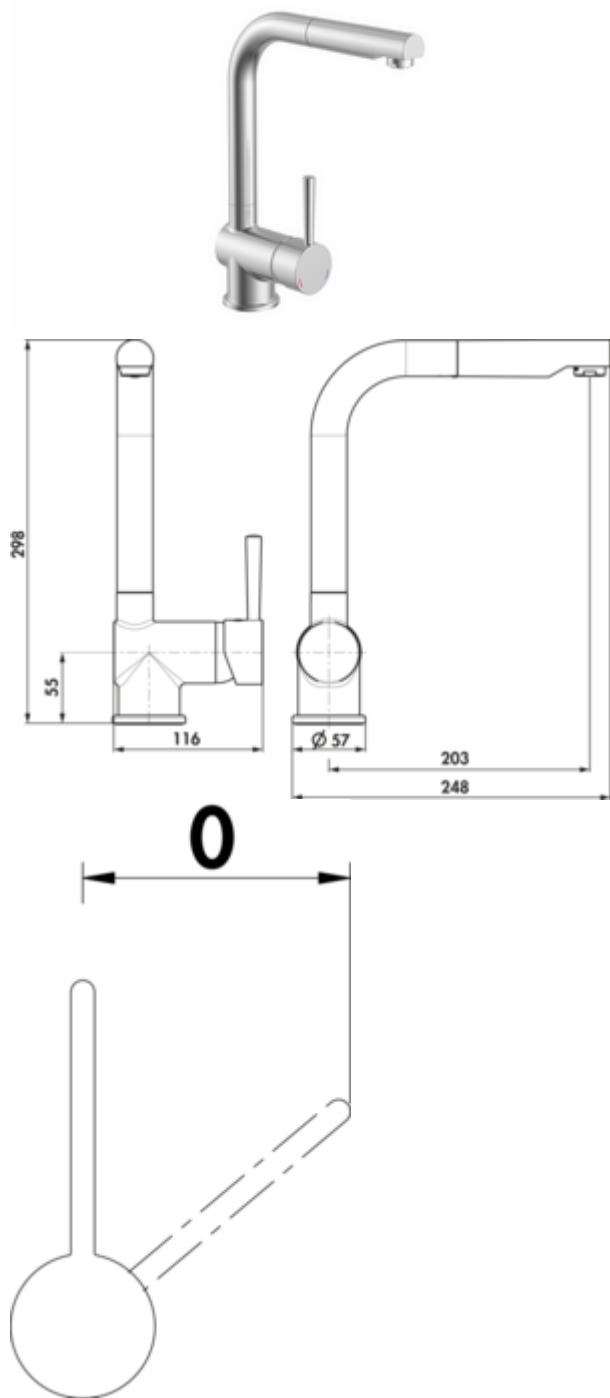

LINEA Drive 2

Product number: 5011088

Configuration: stainless steel coloured, low pressure

Configuration options

5011064 | chrome, high pressure

5011065 | stainless steel coloured, high pressure

5011088 | stainless steel coloured, low pressure

5011096 | black matt, high pressure

- ✓ Sink faucet
- ✓ low pressure
- ✓ with swivelling/pull-out

Single lever faucet. With **swivelling/pull-out** outlet, side lever and ceramic cartridge.

— **scald protection** (maximum temperature to be set at the cartridge)

— swivel range 360°

— drill Ø 35 mm

— corresponds to the German and European drinking water regulation/directive

BELGAQUA

[more infos...](#)