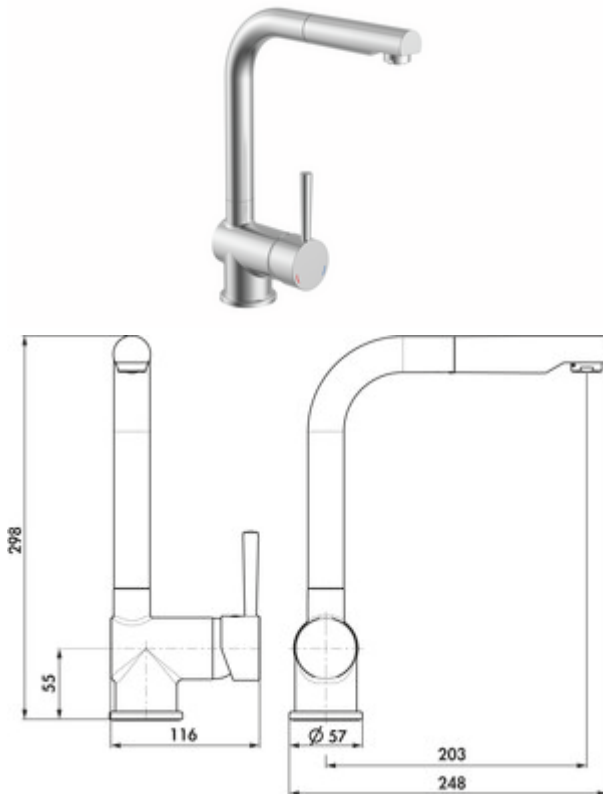

## LINEA Drive 2

Product number: 5011088

Configuration: stainless steel coloured, low pressure

### Configuration options

- 5011064 | chrome, high pressure
- 5011065 | stainless steel coloured, high pressure
- 5011088 | stainless steel coloured, low pressure
- 5011096 | black matt, high pressure

- ✓ Sink faucet
- ✓ low pressure
- ✓ with swivelling/pull-out

Single lever faucet. With swivelling/pull-out outlet, side lever and ceramic cartridge.

- scald protection (maximum temperature to be set at the cartridge)
- swivel range 360°
- drill Ø 35 mm
- corresponds to the German and European drinking water regulation/directive

### Technical data

Article type	Sink faucet	Type of fitting	Single lever faucet
Brand	LINEA	Operating pressure	low pressure
Number of handles	1	Width	57 mm
Total installation height	298 mm	Material	brass
Outreach	203 mm	Swivel range handle	0 °
Outlet	with swivelling/pull-out	Number of tap holes	1
Operating mode	Lever	Temperature limiter/scald protection	Yes
Drilling diameter	35 mm	Spring-guided hose shower	No
Handle position	right	Minimum distance wall to centre tap hole	0 mm
Cartridge with ceramic sealing discs	Yes	Temperature adjustable	Yes
Swivel range outlet	360°	Max. Flow rate at 3 bar	6,6 l/min