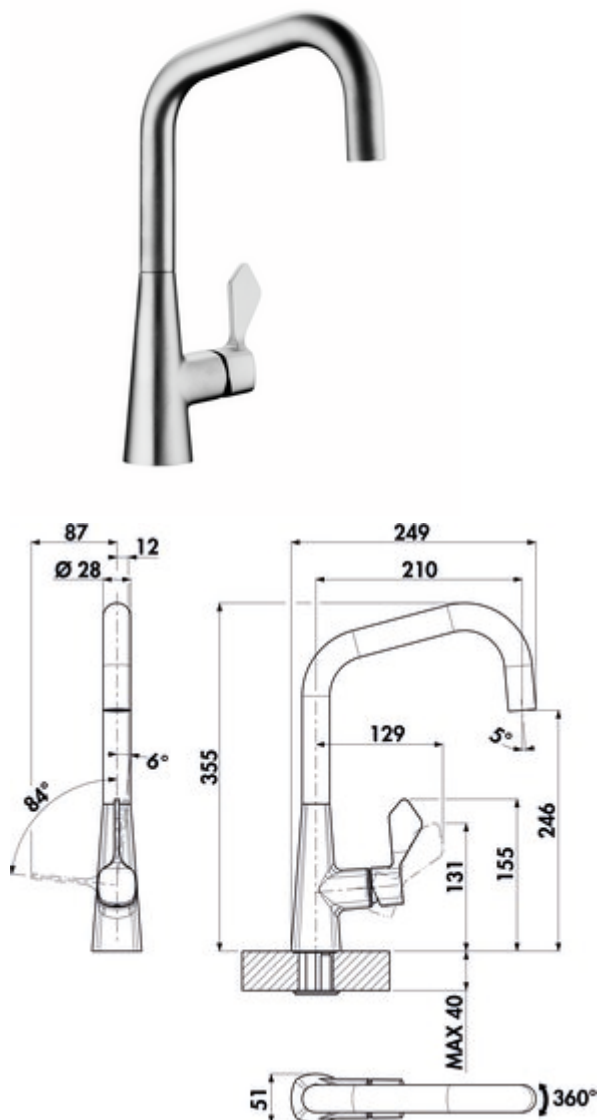

— swivel range 360°

— drill Ø 35 mm

[more infos...](#)

### Technical data

|                                      |   |                                 |                     |
|--------------------------------------|---|---------------------------------|---------------------|
| Article type                         | Sink faucet   | Factory customer service        | No                  |
| Brand                                | LINEA   | Type of fitting                 | Single lever faucet |
| Number of handles                    | 1   | Operating pressure              | high pressure       |
| Total installation height            | 355 mm  | Material                        | brass               |
| Outreach                             | 210 mm  | Worktop thickness               | 40 mm               |
| Outlet                               | Swivelling  | Swivel range handle             | 84 °                |
| Discharge height                     | 246 mm  | Number of tap holes             | 1                   |
| Operating mode                       | Lever   | Cartridge size                  | 35 mm               |
| Drilling diameter                    | 35 mm   | Angle of inclination of aerator | 5 °                 |
| Handle position                      | right   | Connection type                 | G 3/8" F            |
| Manufacturer's warranty              | 5 years manufacturer's warranty (except on wearing parts)<br>10-year after-sales guarantee on spare parts<br>Your claim to customer service during the warranty period will be settled individually by agreement. | Connection size                 | DN 15               |
| Cartridge with ceramic sealing discs | Yes   | Connection hoses                | 450 mm              |
| Swivel range outlet                  | 360°  |                                 |                     |