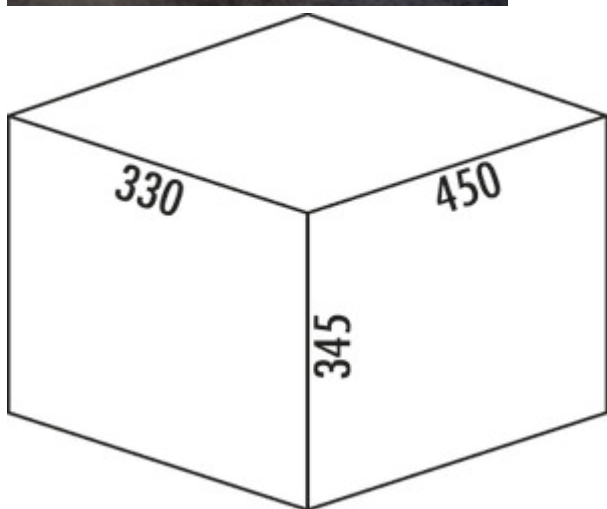

WESCO® Traditionline Double-Shorty® 345 K/500-2

Product number: 8011058
Configuration: aluminium grey

Configuration options

8011058 | aluminium grey
8011958 | anthracite

- ✓ Pull-out technology for rotating doors
- ✓ full pull-out
- ✓ 30 l
 - waste capacity 30 (2 x 15) liters
 - technology: full pull-out
 - fitting: cabinet bottom
 - with an installation height of only 345 mm and an installation depth of only 330 mm the ideal space saver

[more infos...](#)

Technical data

Article type	Waste collection system	Cover	Yes
Brand	WESCO®	Lid type(s)	Complete lid
Width	450 mm	Number of containers	2
Mounting/Fixing	cabinet bottom	Opening technology	full pull-out
Cabinet width	500 mm	Total volume	30 l
Shape	angular	Volume/content container 1	15 l
Material lid	plastic	Volume/content container 2	15 l
Material container	plastic	Design	Pull-out technology for rotating doors
Colour total cover	aluminium grey	Volume/Content container	15/15