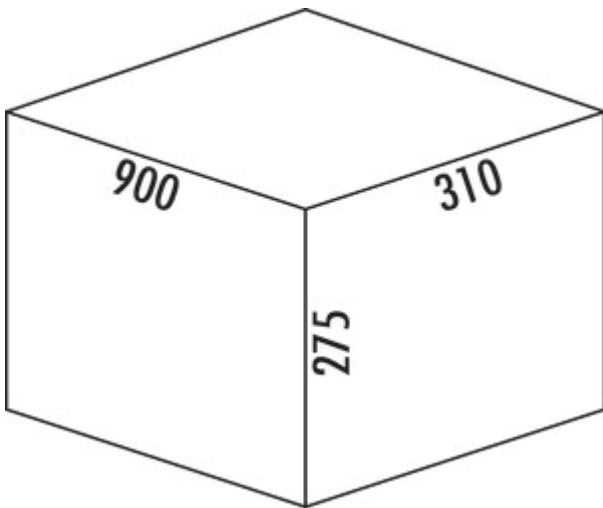

Cox® Box 275 K/900-3

Product number: 8012478

Configuration: without bio lid, light grey

Configuration options

8012478 | without bio lid, light grey

8012479 | with bio lid, light grey

- ✓ Existing pull-outs
- ✓ full pull-out
- ✓ 36 l

For installation on existing pull-outs. With non-slip inlay mat and fixed complete lid.

— waste 36 (3 x 12) liters

— bucket height 256 mm

— total height 275 mm

— The total lid can be mounted behind the top front to save space.

[more infos...](#)

Technical data

Article type	Waste collection system	Number of containers	3
Width	900 mm	Opening technology	full pull-out
Mounting/Fixing	on existing pull-outs	Total volume	36 l
Cabinet width	900 mm	Volume/content container 1	12 l
Shape	angular	Volume/content container 2	12 l
More parts	non-slip inlay mat	Volume/content container 3	12 l
Material lid	metal	Design	Existing pull-outs
Material container	plastic	Volume/Content container	12/12/12
Colour total cover	silver	Organic lid	No
Cover	Yes	Retractable total cover	No
Lid type(s)	Complete lid	Bucket height	256 mm