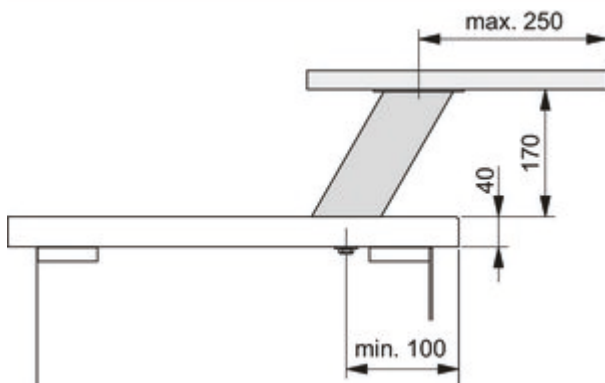

Rhodos 4

Product number: 3023041

Configuration: stainless steel coloured, H 170 mm

Configuration options

3023041 | stainless steel coloured, H 170 mm

3023061 | black matt, H 170 mm

- ✓ Console
- ✓ Material: aluminium
- ✓ square

Console.

- slanted
- aluminium profile 80 x 80 mm
- with one integrated earthing contact socket
- supply line 1500 mm, 3-wire, free ends
- connection through the worktop
- max. load per pair approx. 60 kg given even distribution, max. spacing of the consoles of 900 mm and max. projection of the plates of 250 mm

[more infos...](#)

Technical data

Article type	Console	With mounting plate	Yes
Width	80 mm	Dimensions profile	80 x 80 mm
Material	aluminium	Carrying capacity	max. load per pair approx. 60 kg given even distribution, max. spacing of the consoles of 900 mm and max. projection of the plates of 250 mm
Suitable for worktop thickness	40 mm	Support element version	slanted
Shape	square	Number of integrated SCHUKO sockets	1
Length of the supply line (primary)	1.500 mm	Connection through the worktop	Yes