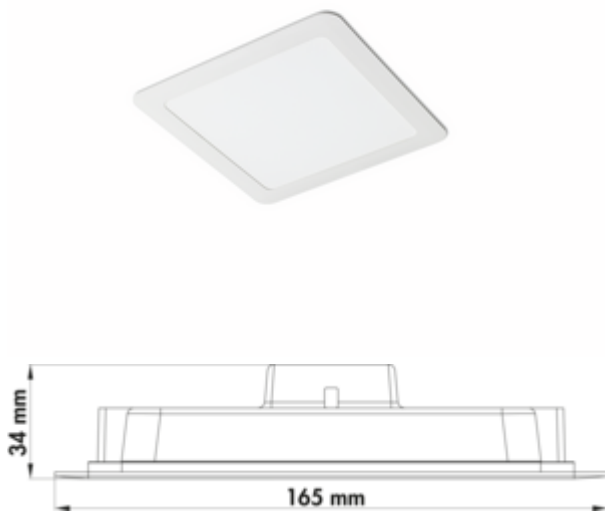

Copertina 165 LED

Product number: 7062047

Configuration: individual lamp, white

Configuration options

7062047 | individual lamp, white

- ✓ Built-in lamp
- ✓ Ceiling/unit top/kitchen island lamp
- ✓ 3000 K warm white

Built-in lamp, ceiling light, 120 LEDs.

Individual lamp

- 16 watts, **3000 K** warm white
- 100 lumen/watt
- IP20
- incl. converter for 230 V
- with spring clips for installation in cavity ceilings
- cable length primary approx. 150 mm
- external dimensions 165 x 165 mm
- installation dimensions 150 x 150 mm
- **not dimmable, On/Off function via on-site light switch**

This product contains a light source of energy efficiency class F.

[more infos...](#)

Technical data

Article type	Luminaire	Housing colour	white
Height	34 mm	Colour temperature	3000 K warm white
Width	165 mm	Illuminant type	LED
Energy efficiency class	F	Replaceable illuminant	No
Mains voltage	230 V	Light yield	100 lumen/watt
Transformer / converter required	Yes, included	With spring clips for installation in cavity ceilings	Yes
Protection class	IP20	Connection	One-sided
Mounting/Fixing	Built-in appliance	Cover colour	white
Certification	CE	Number of light points	120
Switch	No	Design	Built-in lamp Ceiling/unit top/kitchen island lamp
Shape	square	Illuminant power	16 watts
Length of the supply line (primary)	120 mm	Outer dimension	165 x 165 mm
Installation depth	34 mm	Installation dimension	150 x 150 mm
Illuminant included	Yes		