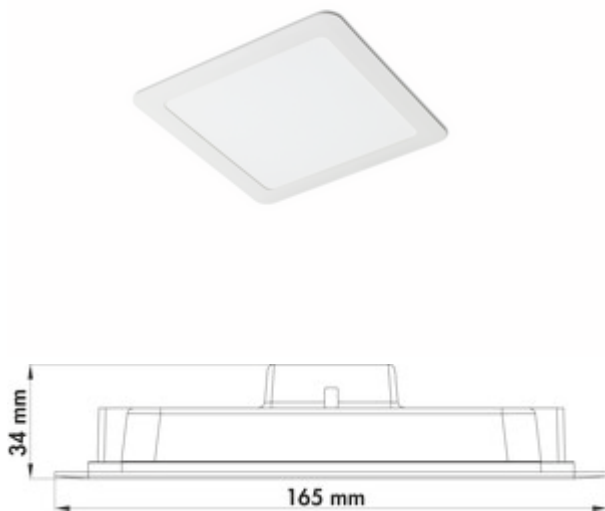

Copertina 165 LED

Product number: 7062047

Configuration: individual lamp, white

Configuration options

7062047 | individual lamp, white

- ✓ Built-in lamp
- ✓ Ceiling/unit top/kitchen island lamp
- ✓ 3000 K warm white

Built-in lamp, ceiling light, 120 LEDs.

Individual lamp

- 16 watts, 3000 K warm white
 - 100 lumen/watt
 - IP20
 - incl. converter for 230 V
 - with spring clips for installation in cavity ceilings
 - cable length primary approx. 150 mm
 - external dimensions 165 x 165 mm
 - installation dimensions 150 x 150 mm
 - not dimmable, On/Off function via on-site light switch
- This product contains a light source of energy efficiency class F.

[more infos...](#)

Technical data

Article type	Luminaire	Housing colour	white
Width	165 mm	Colour temperature	3000 K warm white
Energy efficiency class	F	Illuminant type	LED
Mains voltage	230 V	Replaceable illuminant	No
Transformer / converter required	Yes, included	Light yield	100 lumen/watt
Protection class	IP20	With spring clips for installation in cavity ceilings	Yes
Mounting/Fixing	Built-in appliance	Connection	One-sided
Certification	CE	Cover colour	white
Switch	No	Number of light points	120
Shape	square	Design	Built-in lamp Ceiling/unit top/kitchen island lamp
Length of the supply line (primary)	120 mm	Illuminant power	16 watts
Installation depth	34 mm	Outer dimension	165 x 165 mm
Illuminant included	Yes	Installation dimension	150 x 150 mm