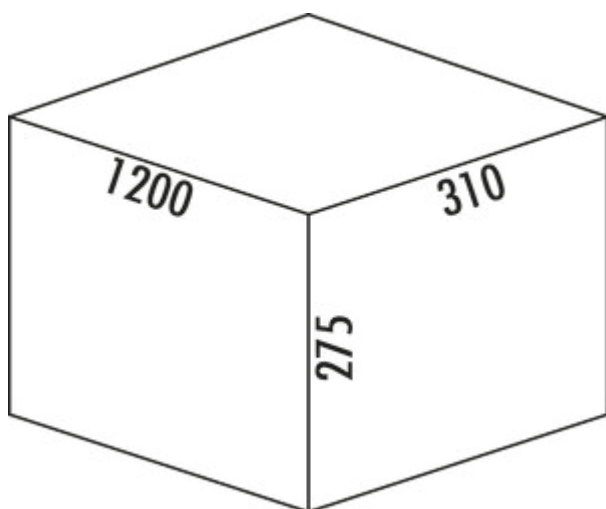

## Cox<sup>®</sup> Box 275 K/1200-5

Product number: 8012485

Configuration: with bio lid, light grey

### Configuration options

8012484 | without bio lid, light grey

8012485 | with bio lid, light grey

- ✓ Existing pull-outs
- ✓ full pull-out
- ✓ 54 l

For installation on existing pull-outs. With non-slip inlay mat and fixed complete lid.

— waste capacity 54 (3 x 12/2 x 9) liters

— bucket height 256 mm

— total height 275 mm

— The complete lid can be mounted behind the top front to save space.

[more infos...](#)

### Technical data

Article type	Waste collection system	Opening technology	full pull-out
Height	275 mm	Total volume	54 l
Width	1.200 mm	Volume/content container 1	12 l
Mounting/Fixing	on existing pull-outs	Volume/content container 2	12 l
Cabinet width	1200 mm	Volume/content container 3	12 l
Shape	angular	Volume/content container 4	9 l
More parts	non-slip inlay mat	Colour container lid	light grey/green
Material lid	metal	Design	Existing pull-outs
Material container	plastic	Volume/Content container	12/12/12/9/9
Colour total cover	silver	Organic lid	Yes
Cover	Yes	Retractable total cover	No
Lid type(s)	Complete lid	Volume/content container 5	9 l
Number of containers	5	Bucket height	256 mm