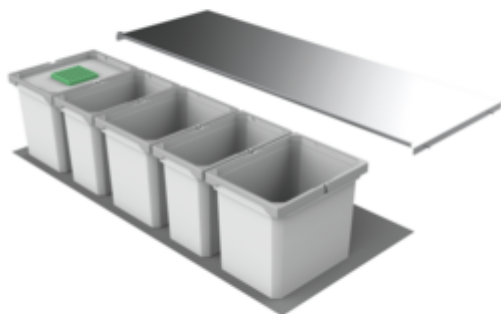

## Cox<sup>®</sup> Box 275 K/1200-5

Product number: 8012485

Configuration: with bio lid, light grey

### Configuration options

8012484 | without bio lid, light grey

8012485 | with bio lid, light grey

- ✓ Existing pull-outs
- ✓ full pull-out
- ✓ 54 l

For installation on existing pull-outs. With non-slip inlay mat and fixed complete lid.

— waste capacity 54 (3 x 12/2 x 9) liters

— bucket height 256 mm

— total height 275 mm

— The complete lid can be mounted behind the top front to save space.

[more infos...](#)

### Technical data

Article type	Waste collection system	Opening technology	full pull-out
Height	275 mm	Total volume	54 l
Width	1.200 mm	Volume/content container 1	12 l
Mounting/Fixing	on existing pull-outs	Volume/content container 2	12 l
Cabinet width	1200 mm	Volume/content container 3	12 l
Shape	angular	Volume/content container 4	9 l
More parts	non-slip inlay mat	Colour container lid	light grey/green
Material lid	metal	Design	Existing pull-outs
Material container	plastic	Volume/Content container	12/12/12/9/9
Colour total cover	silver	Organic lid	Yes
Cover	Yes	Retractable total cover	No
Lid type(s)	Complete lid	Volume/content container 5	9 l
Number of containers	5	Bucket height	256 mm