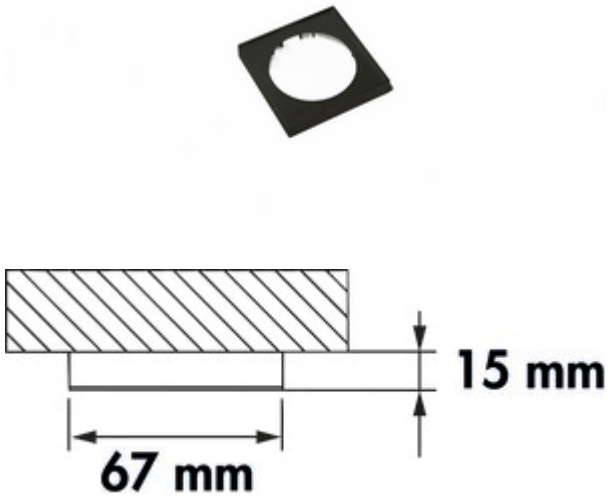

## Anelli superstructure ring 3

Product number: 7061373  
 Configuration: black matt, 15 mm

### Configuration options

7061372 | square, stainless steel coloured, 15 mm  
 7061373 | black matt, 15 mm

✓ Accessory

[more infos...](#)

### Technical data

Article type	Accessory	Shape	angular
Mounting/Fixing	installation		